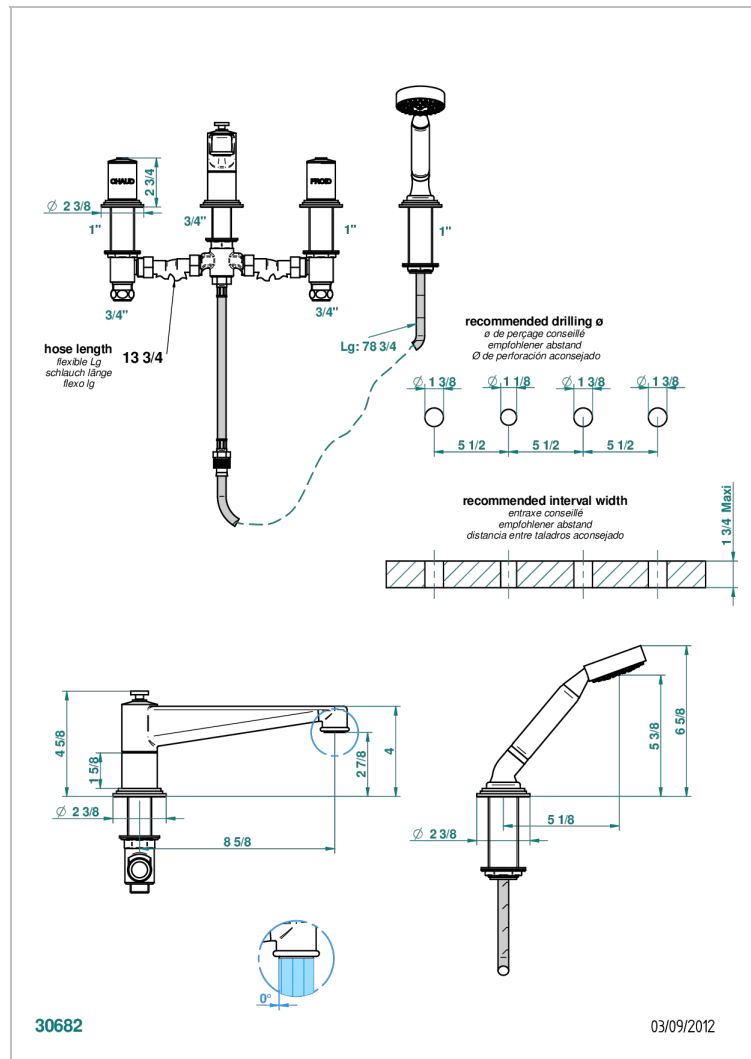

# FAUBOURG BLACK PORCELAIN

G2L-112BSG

Rim mounted 4-hole bath/shower mixer, diverter to super goliath spout

## CHARACTERISTIC

- ACS : 18ACCLY473
- DVGW : DW-6501CO0483
- NF : NF EN 200 - IID/A - Chrome

## TECHNICAL SPECS

- Recommandé : 3 bars (max. 5 bars) - Advised : 43,5 psi (max. 72 psi)
- Bec : 35 l/min à 3 bars - Douchette : 9,5 l/min à 3 bars
- Spout : 9.26 gpm at 43.5 psi - Handshower : 2.5 gpm at 43.5 psi