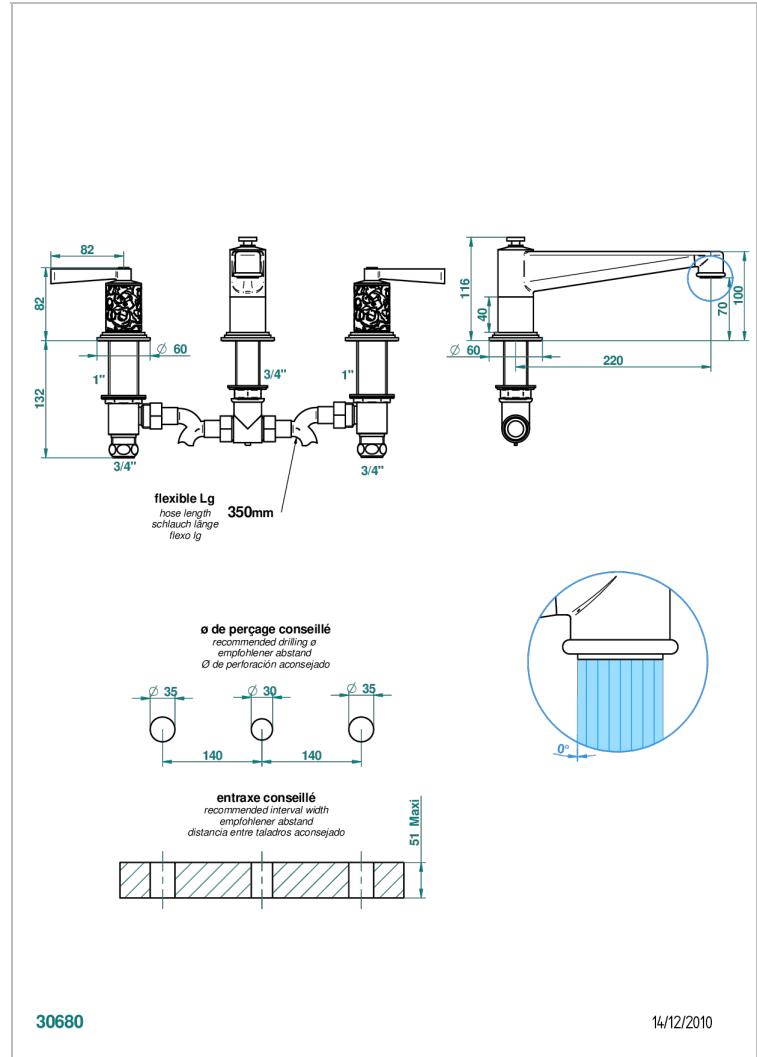

# FROUFROU WITH LEVER

G2P-25SG

Rim mounted 3-hole bath mixer, super goliath spout

## CHARACTERISTIC

- ACS : 18ACCLY403
- NF : NF EN 200 - IID/A - Chrome

## TECHNICAL SPECS

- Recommandé : 3 bars (max. 5 bars) - Advised : 43,5 psi (max. 72 psi)
- Bec : 35 l/min à 3 bars
- Spout : 9.26 gpm at 43.5 psi