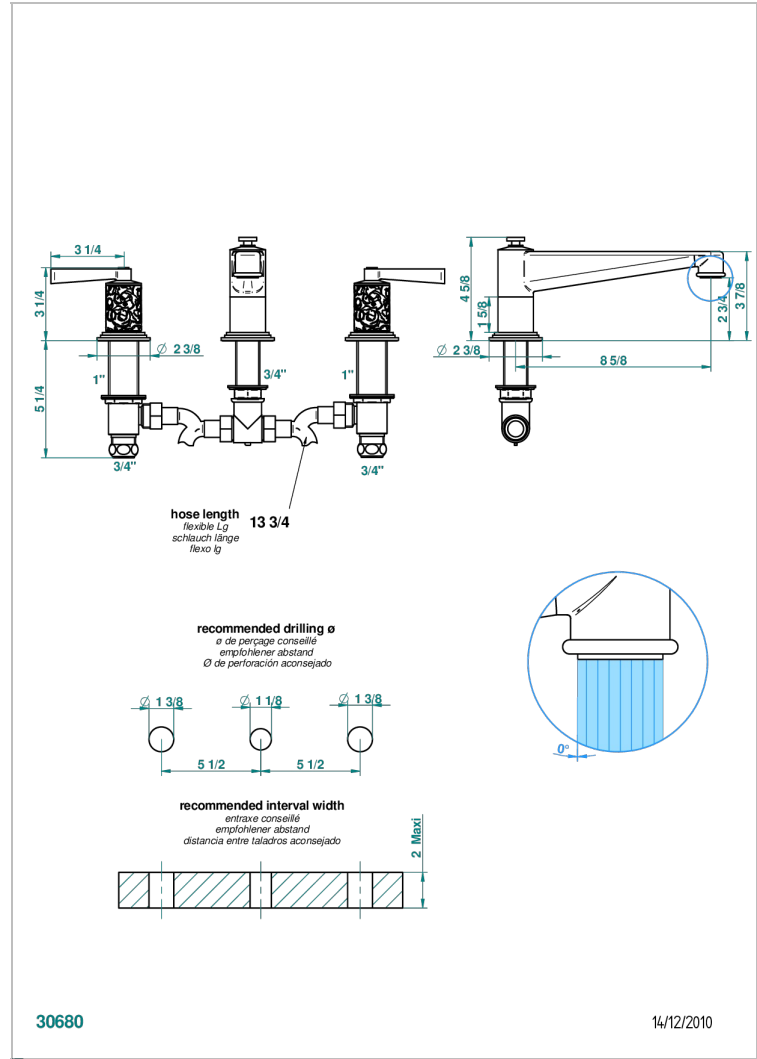

FROUFROU WITH LEVER

G2P-25SG

Rim mounted 3-hole bath mixer, super goliath spout

THG[®]
PARIS

CHARACTERISTIC

- ACS : 18ACCLY403
- NF : NF EN 200 - IID/A - Chrome

TECHNICAL SPECS

- Recommandé : 3 bars (max. 5 bars) - Advised : 43,5 psi (max. 72 psi)
- Bec : 35 l/min à 3 bars
- Spout : 9.26 gpm at 43.5 psi