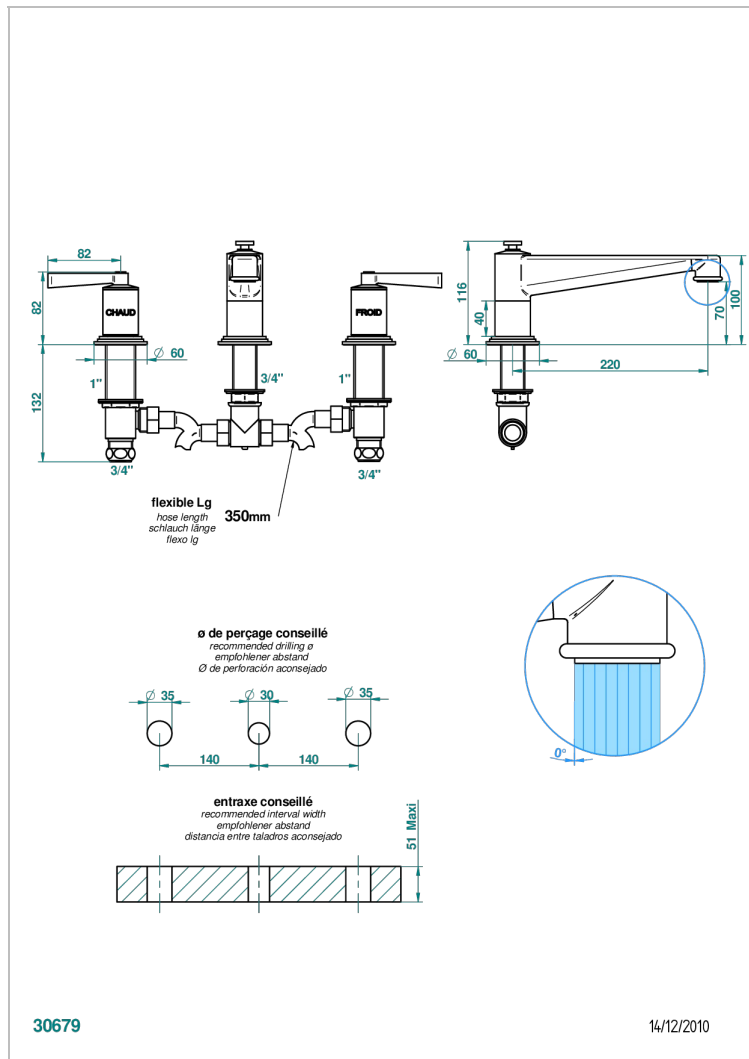

FAUBOURG BLACK PORCELAIN WITH LEVER

G2M-25SG

Rim mounted 3-hole bath mixer, super goliath spout

CHARACTERISTIC

- ACS : 18ACCLY403
- NF : NF EN 200 - IID/A - Chrome

TECHNICAL SPECS

- Recommandé : 3 bars (max. 5 bars) - Advised : 43,5 psi (max. 72 psi)
- Bec : 35 l/min à 3 bars
- Spout : 9.26 gpm at 43.5 psi