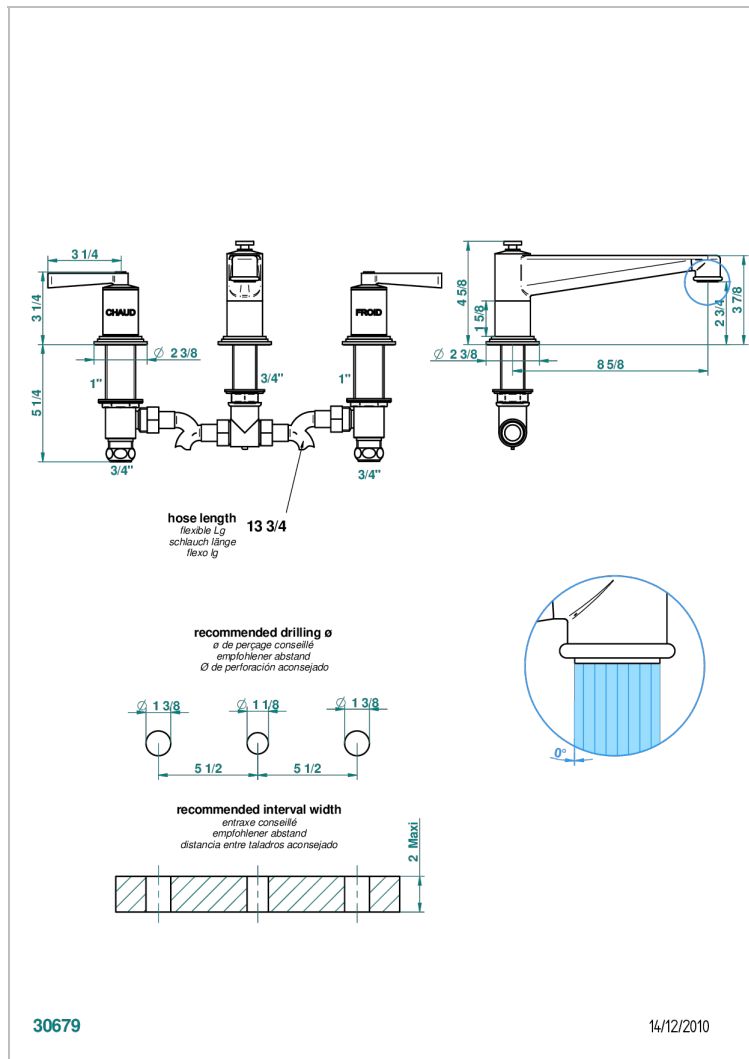

FAUBOURG BLACK PORCELAIN WITH LEVER

G2M-25SG

Rim mounted 3-hole bath mixer, super goliath spout

CHARACTERISTIC

- ACS : 18ACCLY403
- NF : NF EN 200 - IID/A - Chrome

TECHNICAL SPECS

- Recommandé : 3 bars (max. 5 bars) - Advised : 43,5 psi (max. 72 psi)
- Bec : 35 l/min à 3 bars
- Spout : 9.26 gpm at 43.5 psi