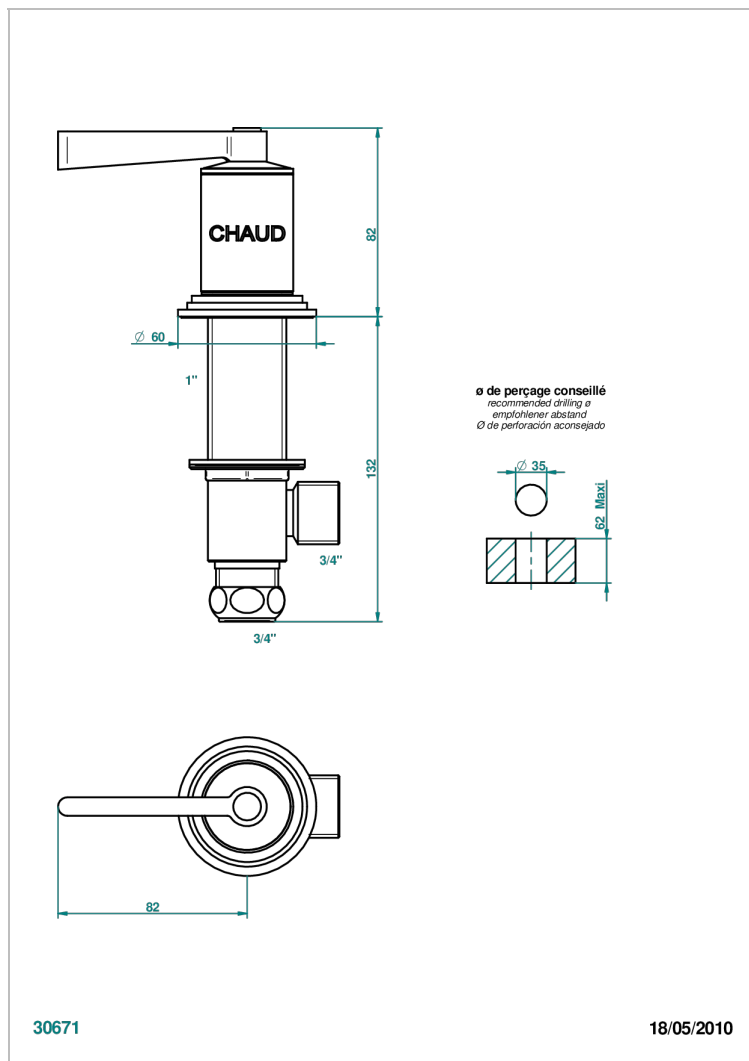

FAUBOURG BLACK PORCELAIN WITH LEVER

G2M-36/H

Rim mounted 3/4" valve, hot

CHARACTERISTIC

- Faubourg Black Porcelain with lever
- Rim mounted 3/4" valve, hot

AVAILABLE FINITIONS

Antique nickel - H28
Black ceram - D30
Blush PVD - H62
Brass color PVD - H49
Brown bronze color PVD - F33
Gold color PVD - H52