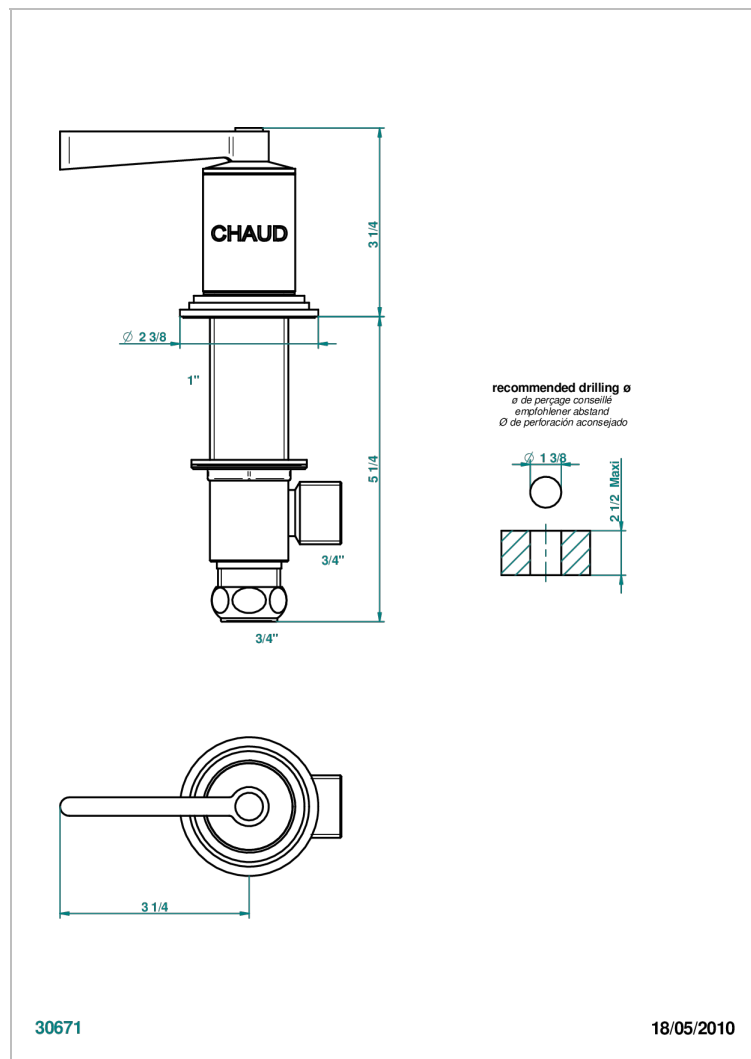

# FAUBOURG BLACK PORCELAIN WITH LEVER

G2M-36/H

Rim mounted 3/4" valve, hot

## CHARACTERISTIC

- Faubourg Black Porcelain with lever
- Rim mounted 3/4" valve, hot