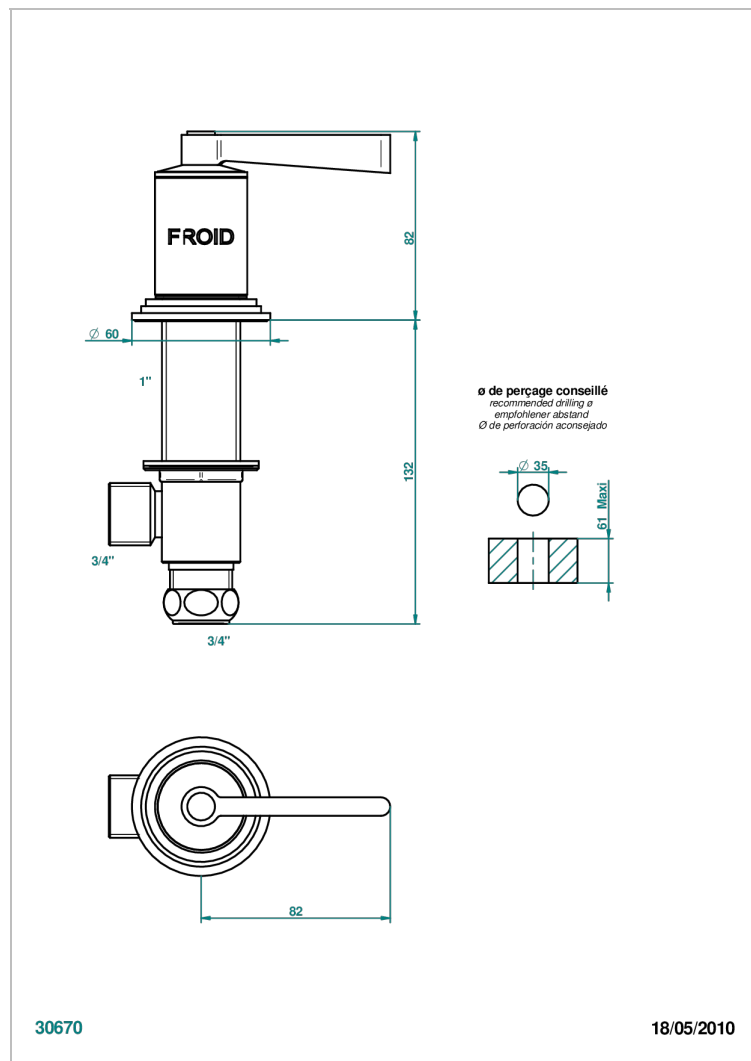

FAUBOURG BLACK PORCELAIN WITH LEVER

G2M-36/C

Rim mounted 3/4" valve, cold

CHARACTERISTIC

- Faubourg Black Porcelain with lever
- Rim mounted 3/4" valve, cold

AVAILABLE FINITIONS

Antique nickel - H28
Black ceram - D30
Blush PVD - H62
Brass color PVD - H49
Brown bronze color PVD - F33
Gold color PVD - H52