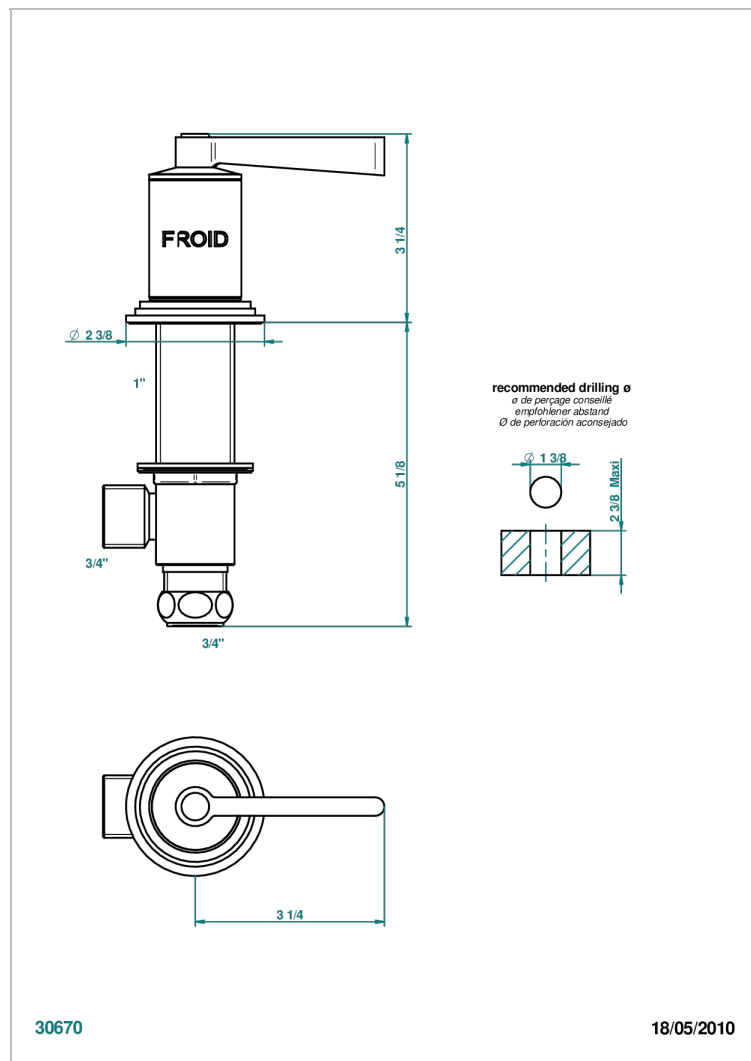

FAUBOURG BLACK PORCELAIN WITH LEVER

G2M-36/C

Rim mounted 3/4" valve, cold

CHARACTERISTIC

- Faubourg Black Porcelain with lever
- Rim mounted 3/4" valve, cold

AVAILABLE FINITIONS

Antique nickel - H28
Black ceram - D30
Blush PVD - H62
Brass color PVD - H49
Brown bronze color PVD - F33
Gold color PVD - H52