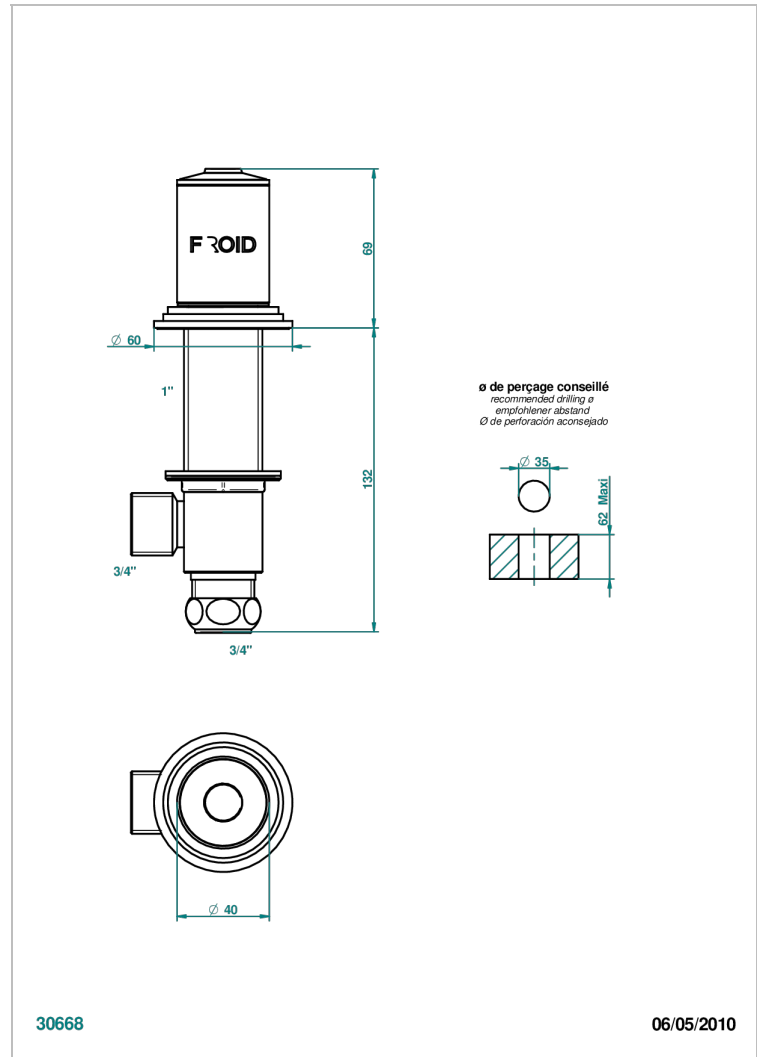

FAUBOURG BLACK PORCELAIN

G2L-36/C

Rim mounted 3/4" valve, cold

THG[®]
PARIS

CHARACTERISTIC

- Faubourg Black Porcelain
- Rim mounted 3/4" valve, cold

AVAILABLE FINITIONS

Antique nickel - H28
Black ceram - D30
Blush PVD - H62
Brass color PVD - H49
Brown bronze color PVD - F33
Gold color PVD - H52