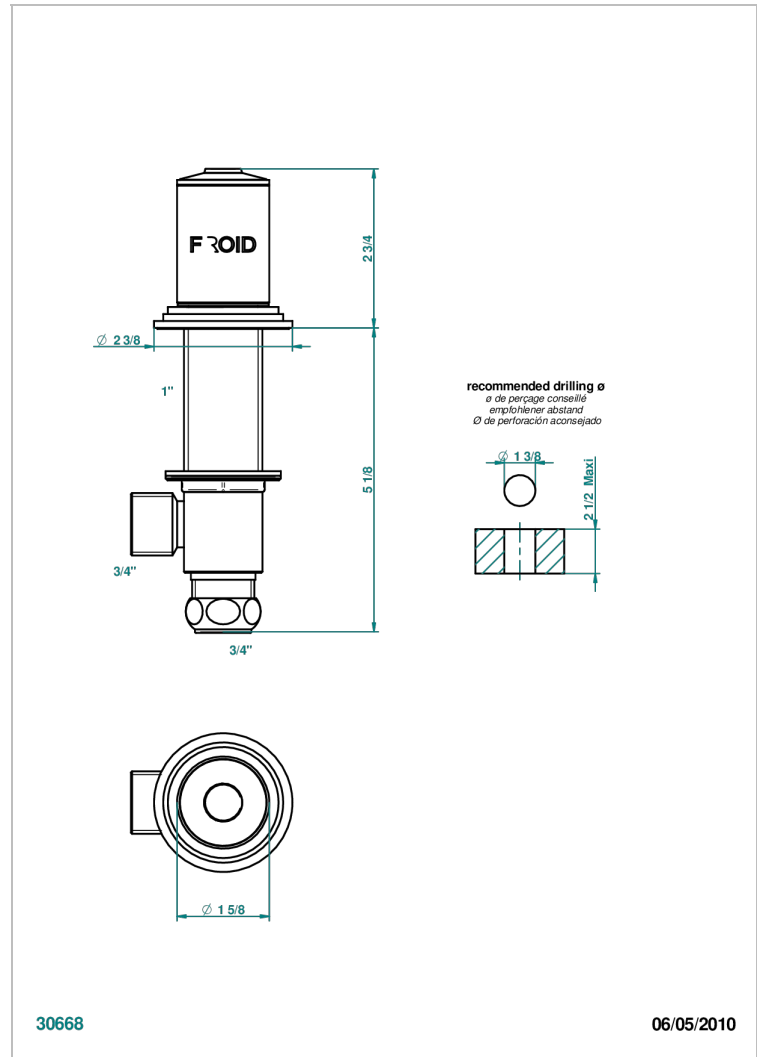

# FAUBOURG BLACK PORCELAIN

G2L-36/C

Rim mounted 3/4" valve, cold

THG<sup>®</sup>  
PARIS

## CHARACTERISTIC

- Faubourg Black Porcelain
- Rim mounted 3/4" valve, cold