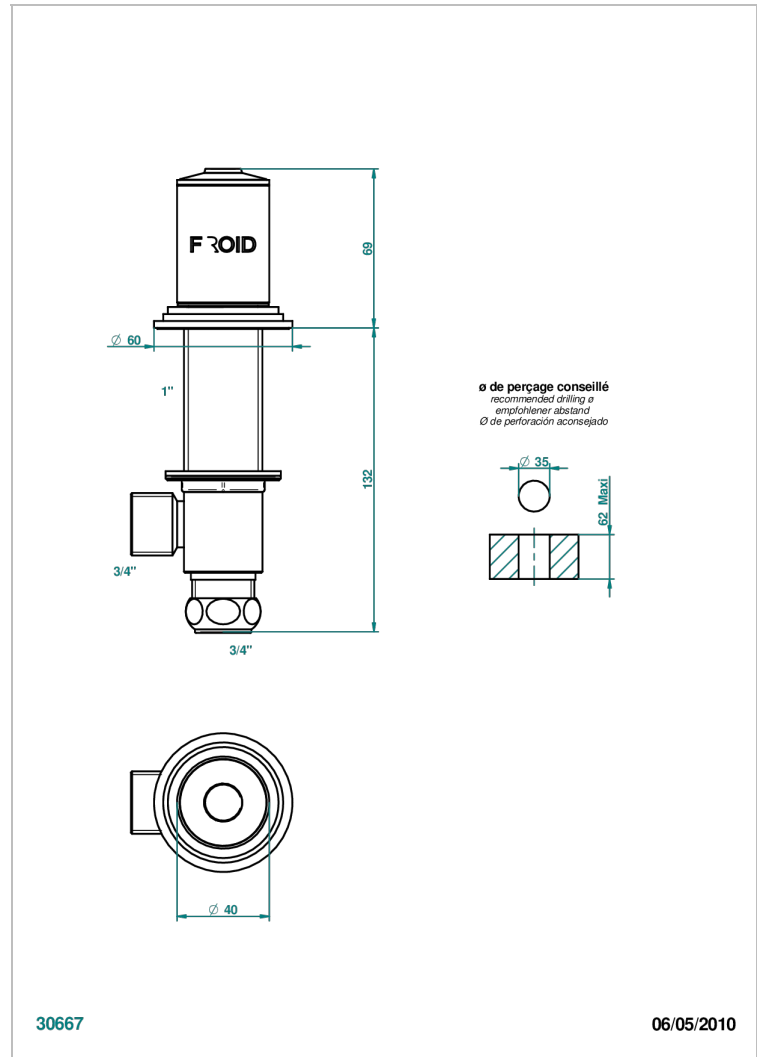

FAUBOURG WHITE PORCELAIN

G2K-36/C

Rim mounted 3/4" valve, cold

THG[®]
PARIS

CHARACTERISTIC

- Faubourg White Porcelain
- Rim mounted 3/4" valve, cold

AVAILABLE FINITIONS

Antique nickel - H28
Black ceram - D30
Blush PVD - H62
Brass color PVD - H49
Brown bronze color PVD - F33
Gold color PVD - H52