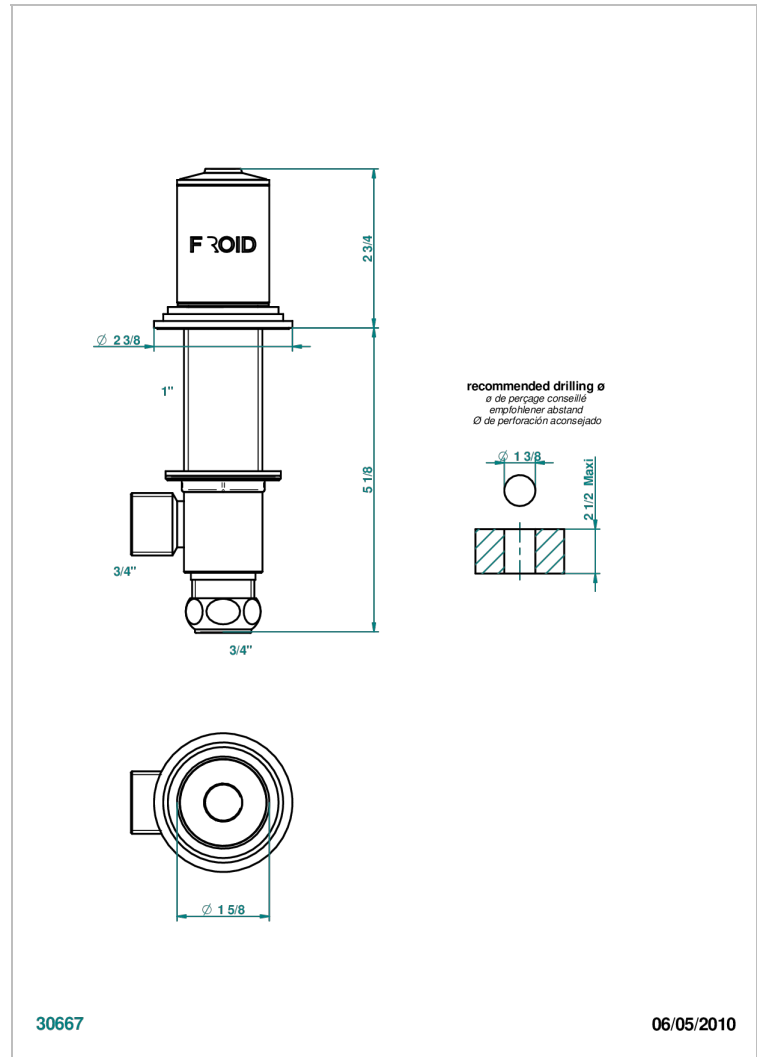

# FAUBOURG WHITE PORCELAIN

G2K-36/C

Rim mounted 3/4" valve, cold

THG<sup>®</sup>  
PARIS

## CHARACTERISTIC

- Faubourg White Porcelain
- Rim mounted 3/4" valve, cold