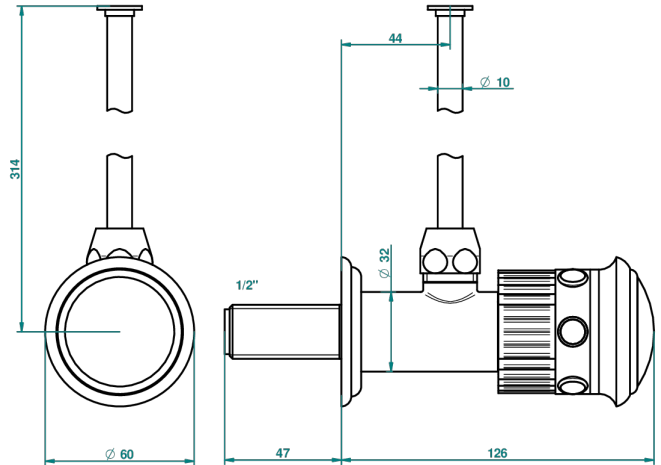

# TROCADERO LAPIS LAZULI

U7B-181/S

1/2" stylised adjustable stop cock with 30 cm tube

THG<sup>®</sup>  
PARIS

30640

05/09/2008

## CHARACTERISTIC

- Trocadéro Lapis Lazuli
- 1/2" stylised adjustable stop cock with 30 cm tube