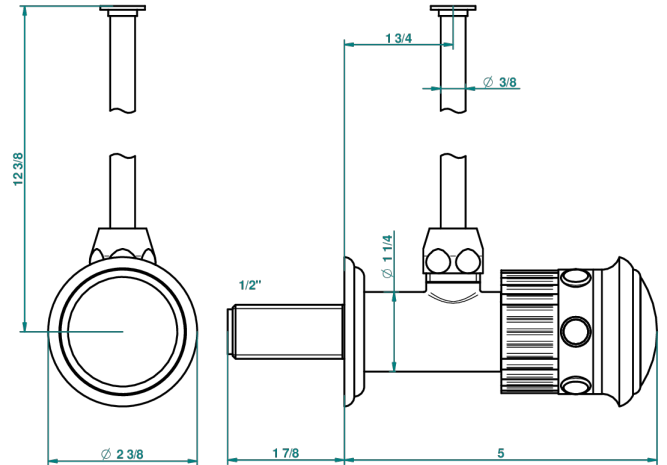

TROCADERO LAPIS LAZULI

U7B-181/S

1/2" stylised adjustable stop cock with 30 cm tube

THG[®]
PARIS

30640

05/09/2008

CHARACTERISTIC

- Trocadéro Lapis Lazuli
- 1/2" stylised adjustable stop cock with 30 cm tube