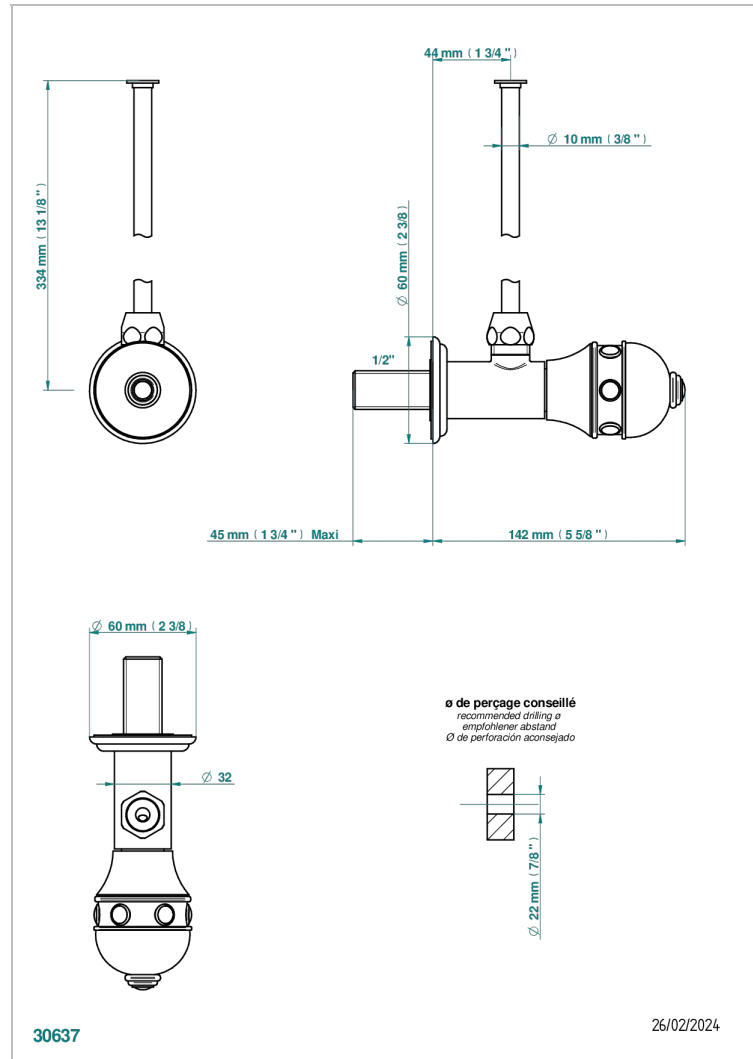

SULLY LAPIS LAZULI

A1W-181/S

1/2" stylised adjustable stop cock with 30 cm tube

CHARACTERISTIC

- Sully Lapis Lazuli
- 1/2" stylised adjustable stop cock with 30 cm tube

AVAILABLE FINITIONS

Antique nickel - H28
Black ceram - D30
Blush PVD - H62
Brass color PVD - H49
Brown bronze color PVD - F33
Gold color PVD - H52