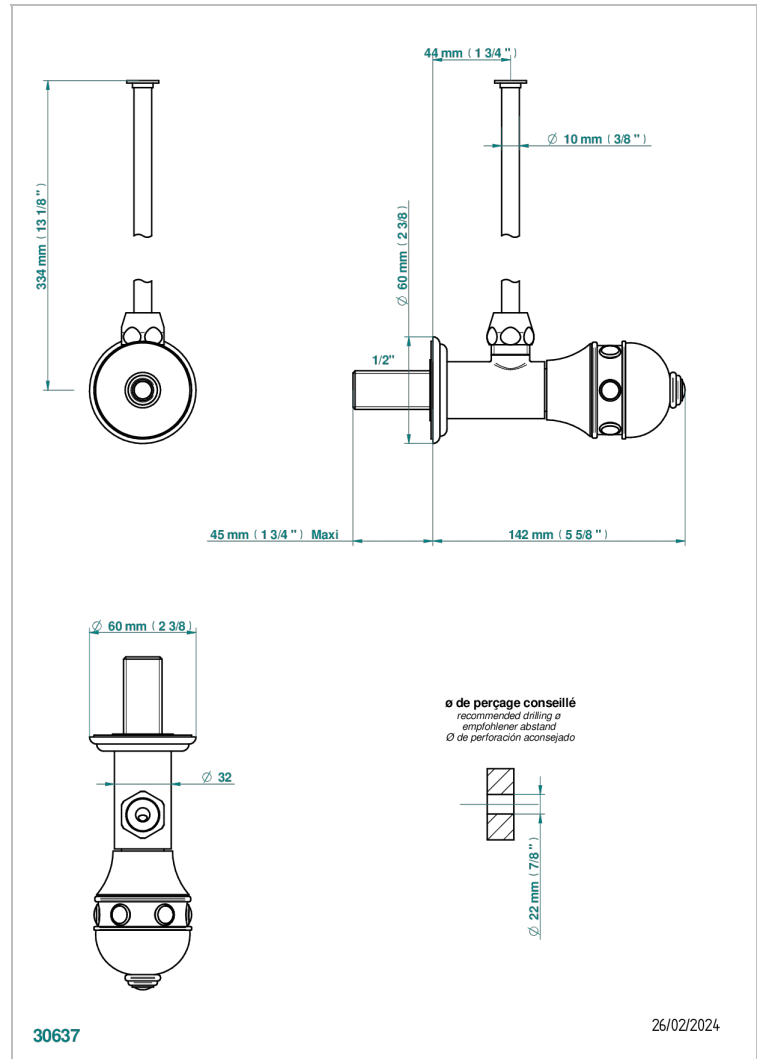

# SULLY LAPIS LAZULI

A1W-181/S

1/2" stylised adjustable stop cock with 30 cm tube

THG<sup>®</sup>  
PARIS

## CHARACTERISTIC

- Sully Lapis Lazuli
- 1/2" stylised adjustable stop cock with 30 cm tube