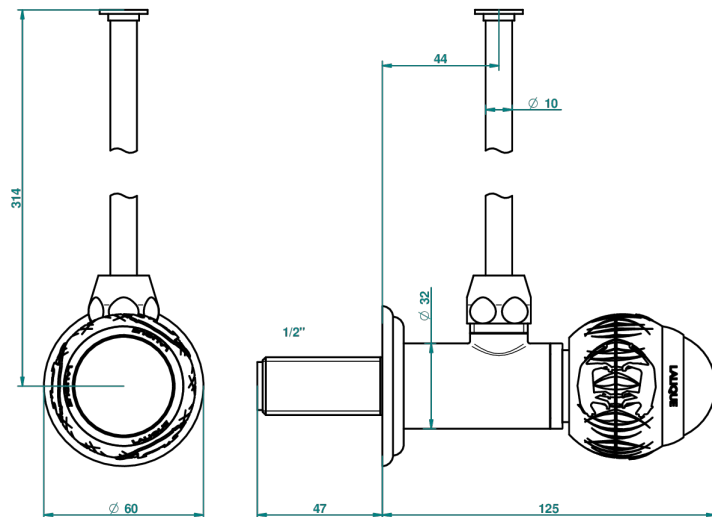

PANTHERE BLACK CRYSTAL

A2K-181/S

1/2" stylised adjustable stop cock with 30 cm tube

30598

02/09/2008

CHARACTERISTIC

- Panthère Black crystal
- 1/2" stylised adjustable stop cock with 30 cm tube

AVAILABLE FINITIONS