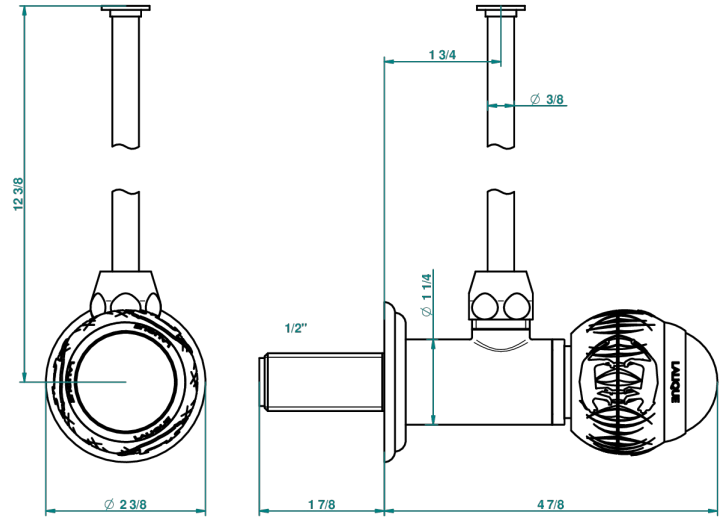

# PANTHERE BLACK CRYSTAL

A2K-181/S

1/2" stylised adjustable stop cock with 30 cm tube

THG<sup>®</sup>  
PARIS

30598

02/09/2008

## CHARACTERISTIC

- Panthère Black crystal
- 1/2" stylised adjustable stop cock with 30 cm tube