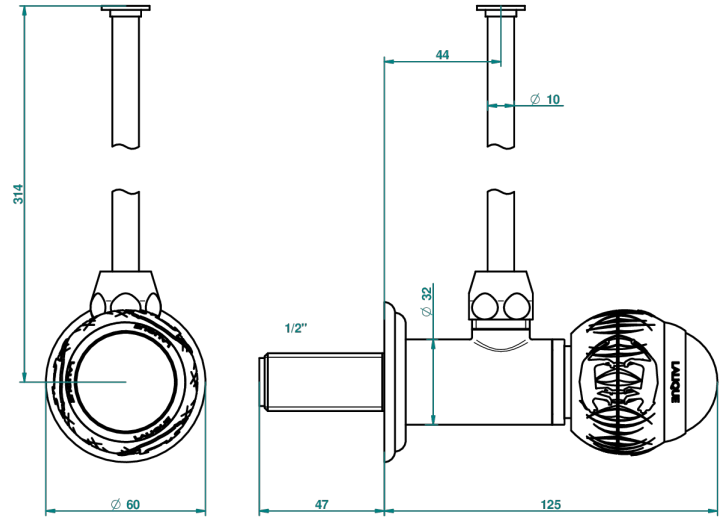

# PANTHERE BLACK CRYSTAL

A2K-181/S

1/2" stylised adjustable stop cock with 30 cm tube

THG<sup>®</sup>  
PARIS

30598

02/09/2008

## CHARACTERISTIC

- Panthère Black crystal
- 1/2" stylised adjustable stop cock with 30 cm tube