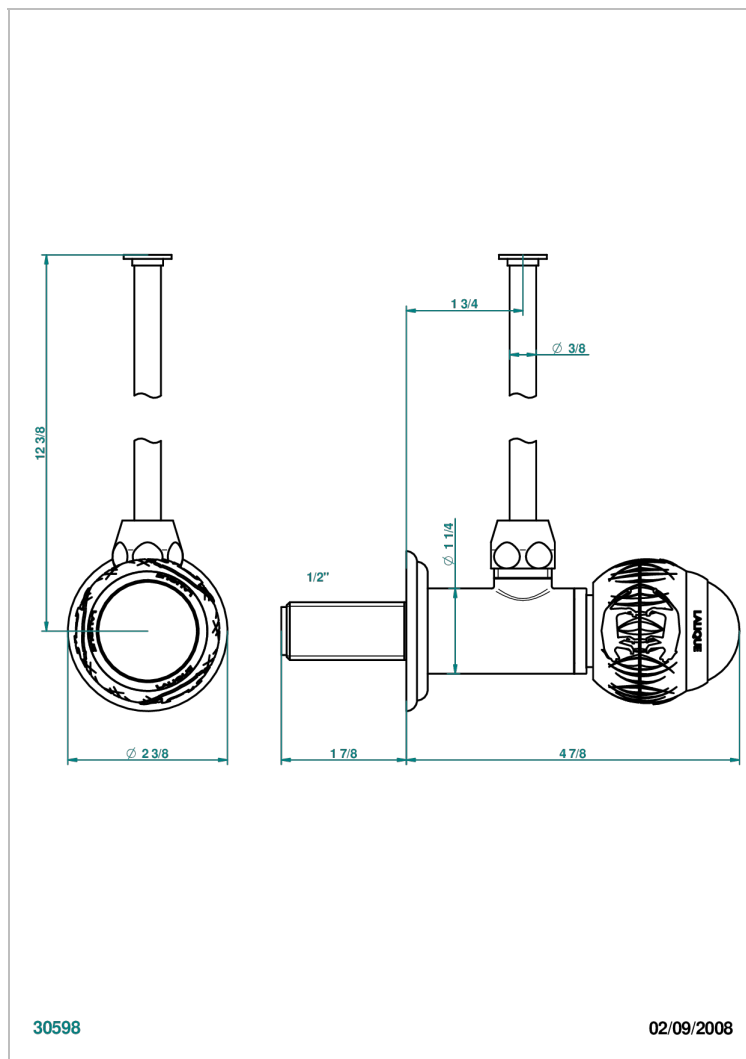

# PANTHERE BLACK CRYSTAL

A2K-181/S

1/2" stylised adjustable stop cock with 30 cm tube

## CHARACTERISTIC

- Panthère Black crystal
- 1/2" stylised adjustable stop cock with 30 cm tube