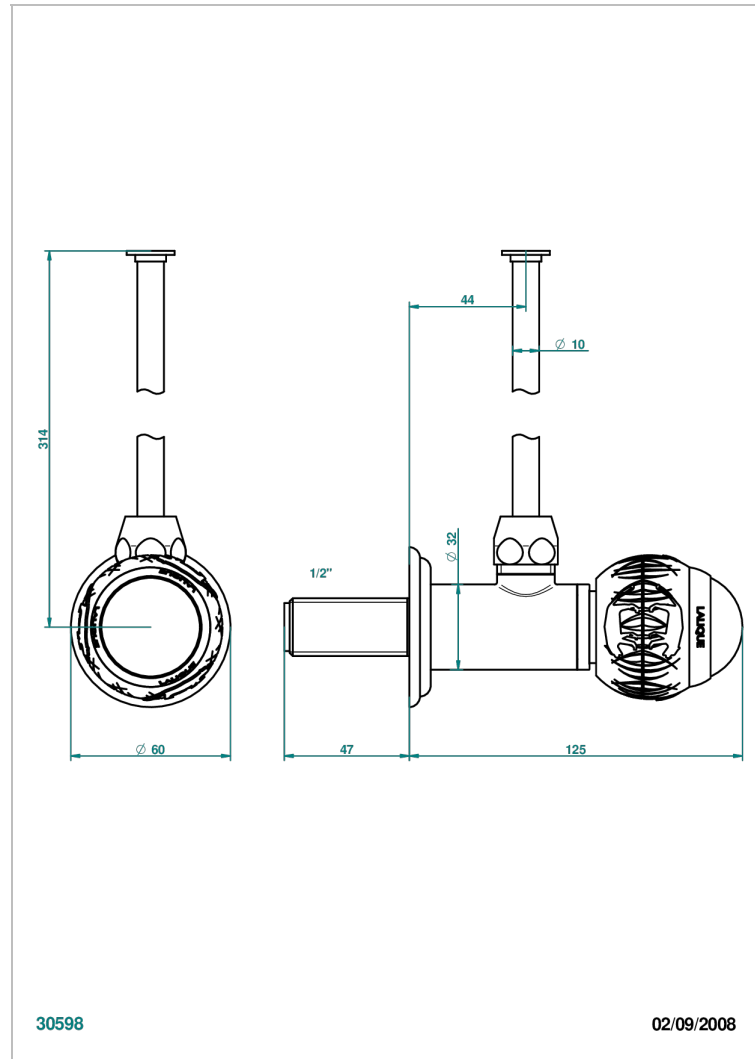

# PANTHERE BLACK CRYSTAL

A2K-181/S

1/2" stylised adjustable stop cock with 30 cm tube

## CHARACTERISTIC

- Panthère Black crystal
- 1/2" stylised adjustable stop cock with 30 cm tube