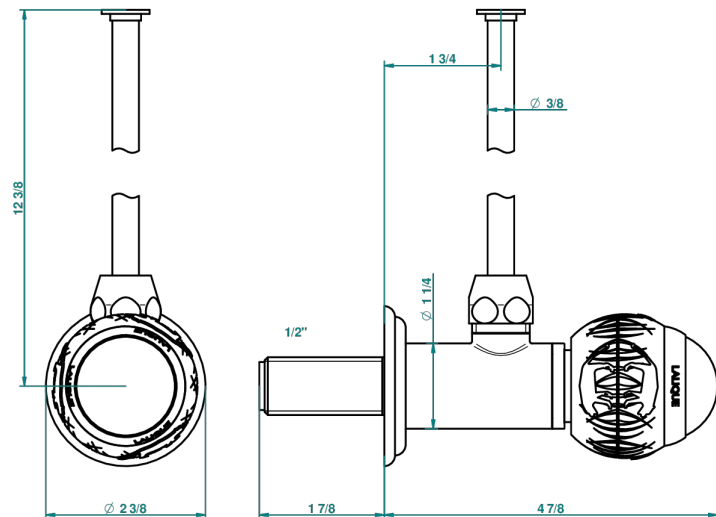

# PANTHERE BLACK CRYSTAL

A2K-181/S

1/2" stylised adjustable stop cock with 30 cm tube

30598

02/09/2008

## CHARACTERISTIC

- Panthère Black crystal
- 1/2" stylised adjustable stop cock with 30 cm tube