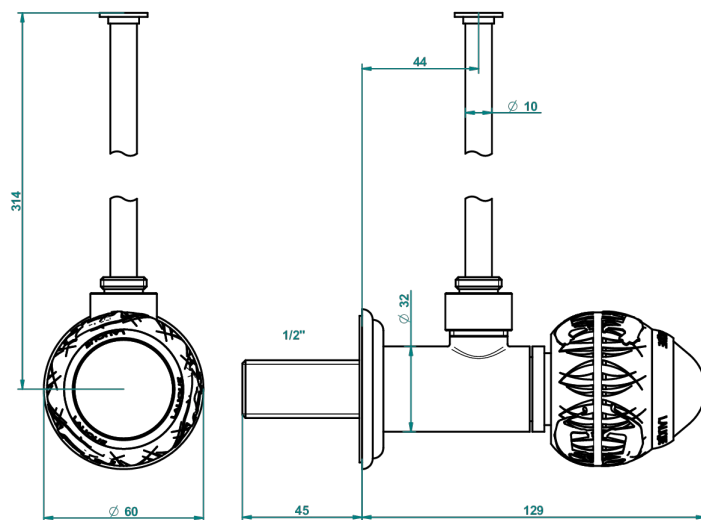

PANTHERE CLEAR CRYSTAL

A2H-181/S

1/2" stylised adjustable stop cock with 30 cm tube

THG[®]
PARIS

30597

25/07/2016

CHARACTERISTIC

- Panthère Clear crystal
- 1/2" stylised adjustable stop cock with 30 cm tube