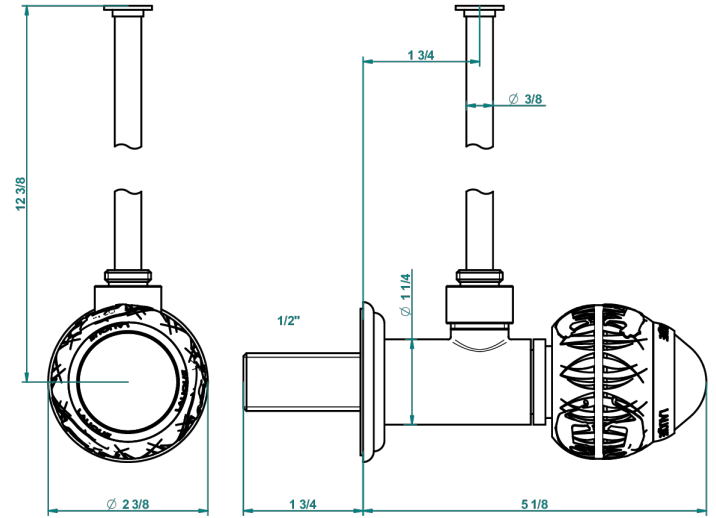

PANTHERE CLEAR CRYSTAL

A2H-181/S

1/2" stylised adjustable stop cock with 30 cm tube

THG[®]
PARIS

30597

25/07/2016

CHARACTERISTIC

- Panthère Clear crystal
- 1/2" stylised adjustable stop cock with 30 cm tube