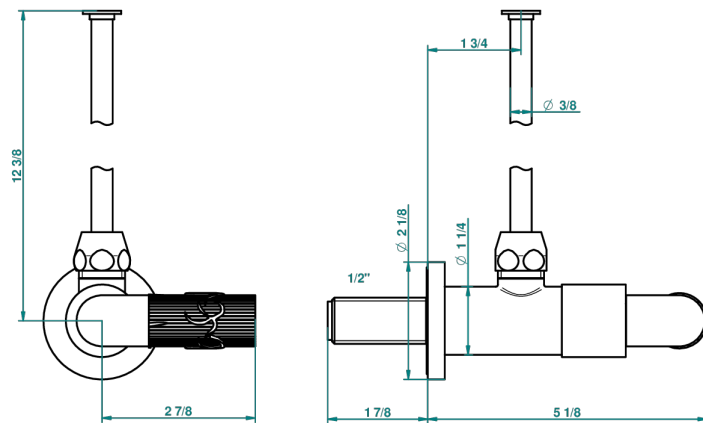

BAMBOU AMBER CRYSTAL

A34-181/S

1/2" stylised adjustable stop cock with 30 cm tube

30592

02/09/2008

CHARACTERISTIC

- Bambo Amber crystal
- 1/2" stylised adjustable stop cock with 30 cm tube

AVAILABLE FINITIONS