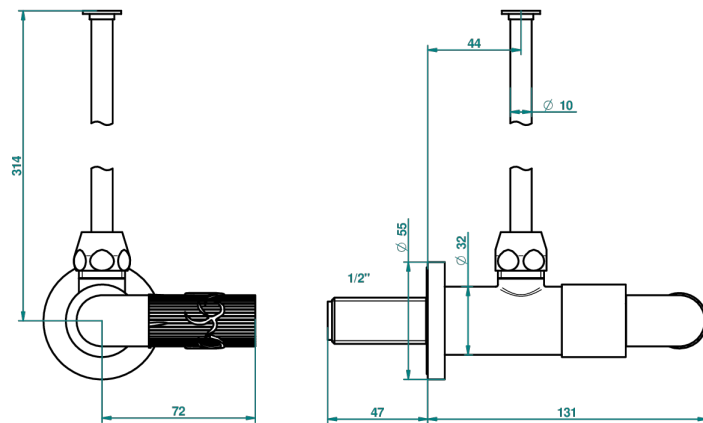

BAMBOU AMBER CRYSTAL

A34-181/S

1/2" stylised adjustable stop cock with 30 cm tube

30592

02/09/2008

CHARACTERISTIC

- BamboU Amber crystal
- 1/2" stylised adjustable stop cock with 30 cm tube

AVAILABLE FINITIONS