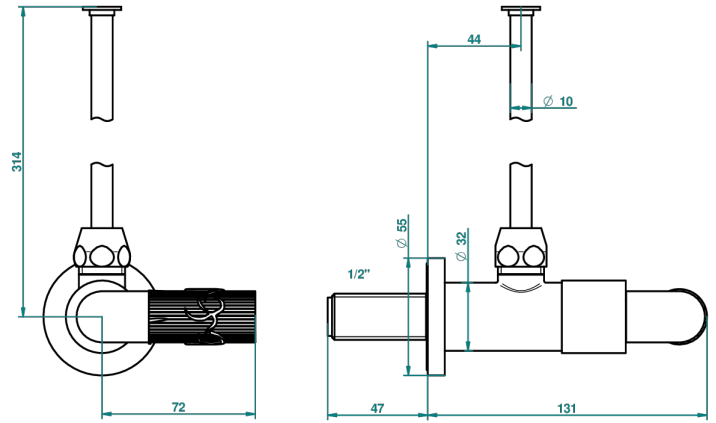

BAMBOU BLACK CRYSTAL

A33-181/S

1/2" stylised adjustable stop cock with 30 cm tube

THG[®]
PARIS

30591

02/09/2008

CHARACTERISTIC

- Bambou Black crystal
- 1/2" stylised adjustable stop cock with 30 cm tube