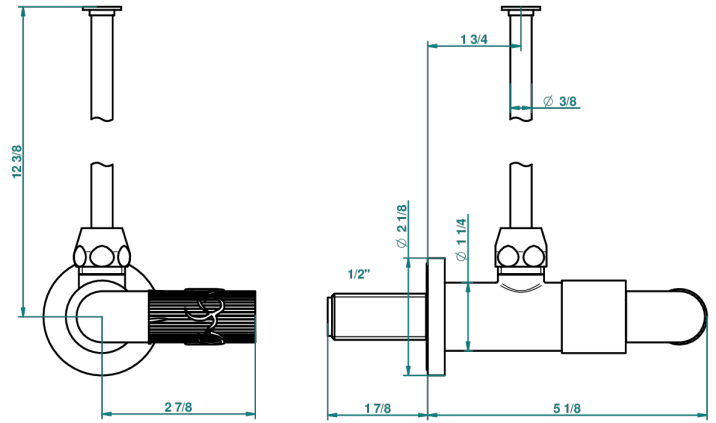

BAMBOU BLACK CRYSTAL

A33-181/S

1/2" stylised adjustable stop cock with 30 cm tube

THG[®]
PARIS

30591

02/09/2008

CHARACTERISTIC

- Bambou Black crystal
- 1/2" stylised adjustable stop cock with 30 cm tube