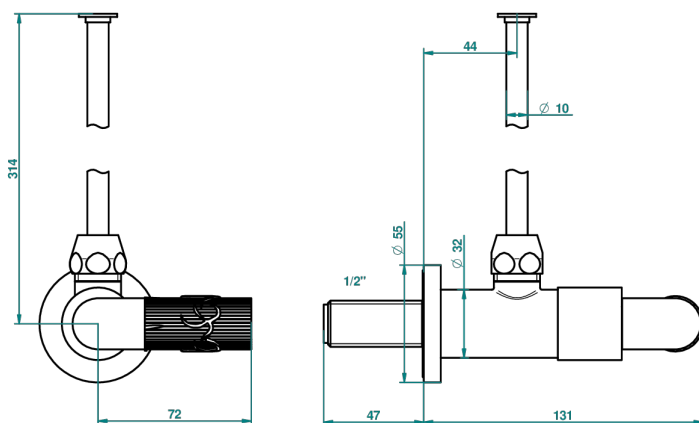

BAMBOU BLACK CRYSTAL

A33-181/S

1/2" stylised adjustable stop cock with 30 cm tube

THG[®]
PARIS

30591

02/09/2008

CHARACTERISTIC

- Bambou Black crystal
- 1/2" stylised adjustable stop cock with 30 cm tube