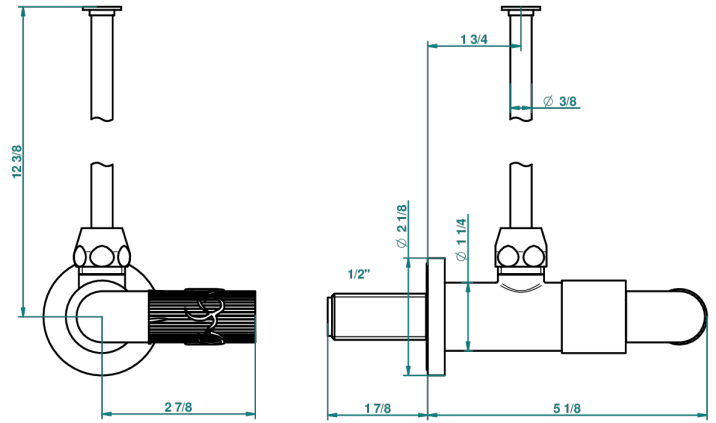

BAMBOU CLEAR CRYSTAL

A35-181/S

1/2" stylised adjustable stop cock with 30 cm tube

THG[®]
PARIS

30590

02/09/2008

CHARACTERISTIC

- BamboU Clear crystal
- 1/2" stylised adjustable stop cock with 30 cm tube