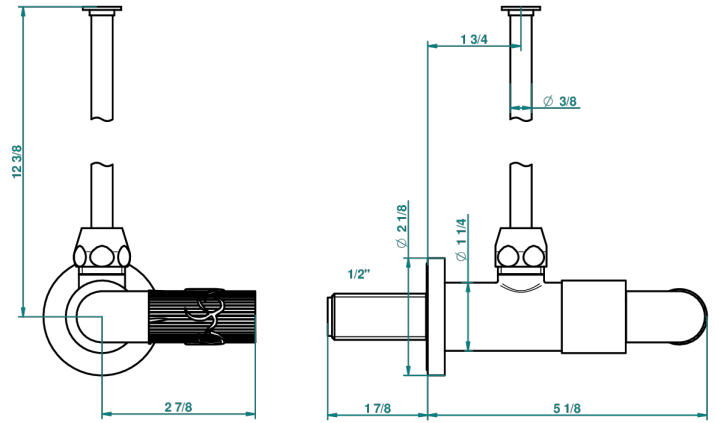

# BAMBOU CLEAR CRYSTAL

A35-181/S

1/2" stylised adjustable stop cock with 30 cm tube

THG<sup>®</sup>  
PARIS

30590

02/09/2008

## CHARACTERISTIC

- BamboU Clear crystal
- 1/2" stylised adjustable stop cock with 30 cm tube