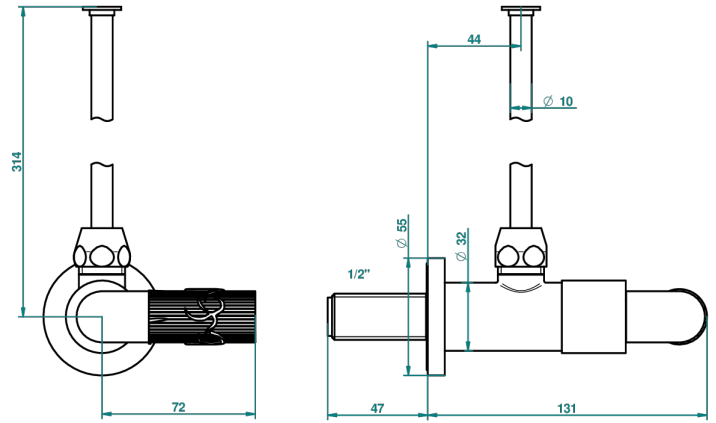

BAMBOU CLEAR CRYSTAL

A35-181/S

1/2" stylised adjustable stop cock with 30 cm tube

THG[®]
PARIS

30590

02/09/2008

CHARACTERISTIC

- BamboU Clear crystal
- 1/2" stylised adjustable stop cock with 30 cm tube