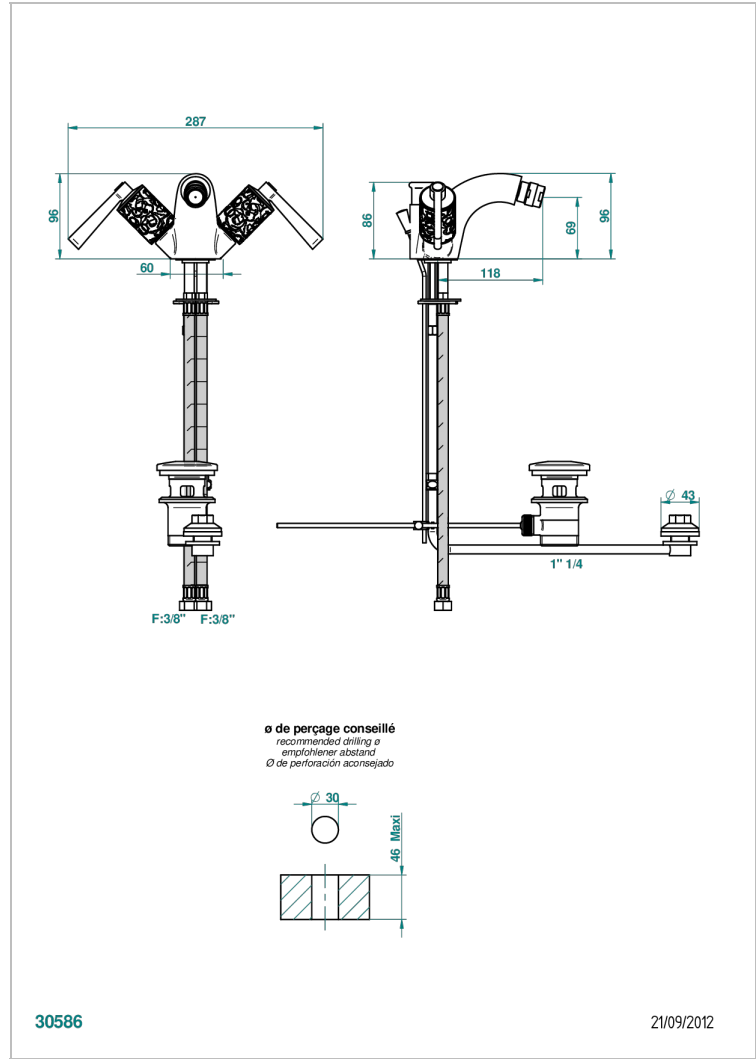

# FROUFROU WITH LEVER

G2P-3205/202

1-hole bidet mixer, swivel jet, ascending spray and pop-up waste

## CHARACTERISTIC

- Froufrou with lever
- 1-hole bidet mixer, swivel jet, ascending spray and pop-up waste