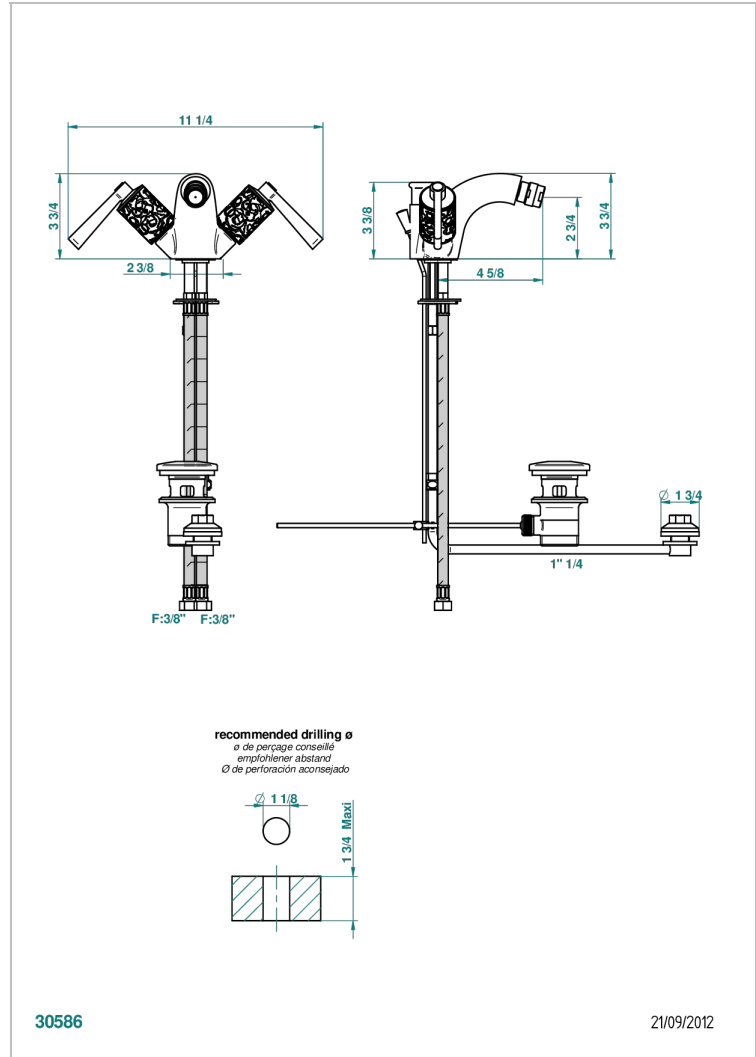

# FROUFROU WITH LEVER

G2P-3205/202

1-hole bidet mixer, swivel jet, ascending spray and pop-up waste

## CHARACTERISTIC

- Froufrou with lever
- 1-hole bidet mixer, swivel jet, ascending spray and pop-up waste

## TECHNICAL SPECS

- Recommandé : 3 bars (max. 5 bars) - Advised : 43,5 psi (max. 72 psi)
- 15 l/min à 3 bars (4 gpm at 43.5 psi)