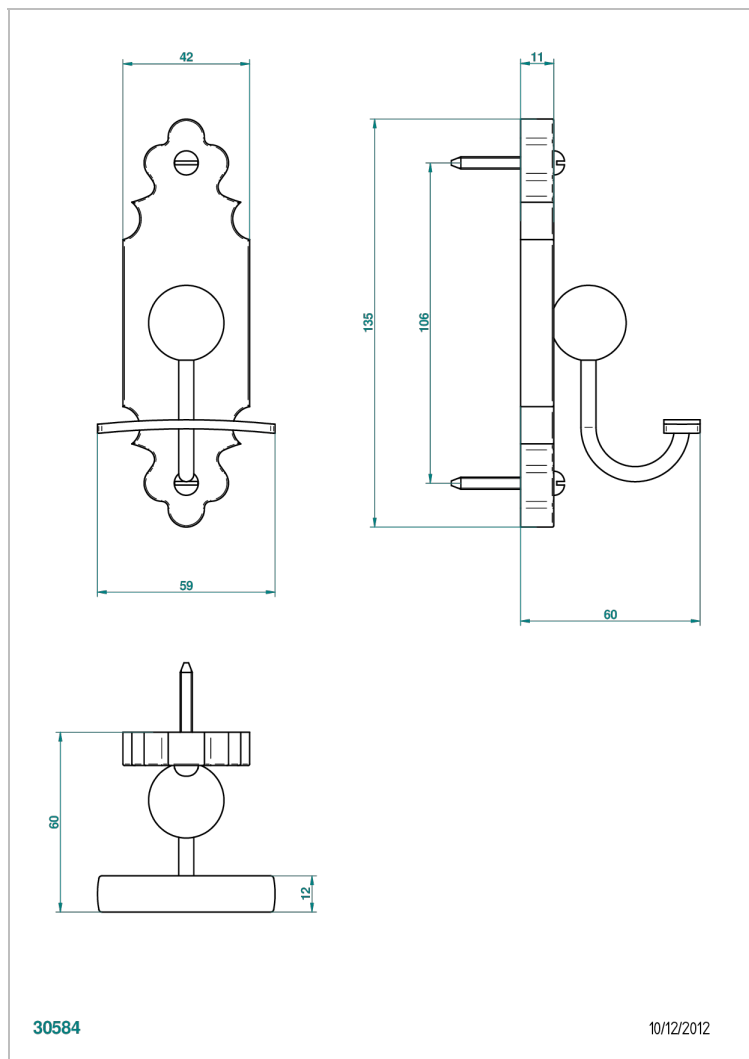

# 1900 WITH SMOOTH METAL LEVER HANDLES

G3M-510

Robe hook

## CHARACTERISTIC

- 1900 with smooth metal lever handles
- Robe hook