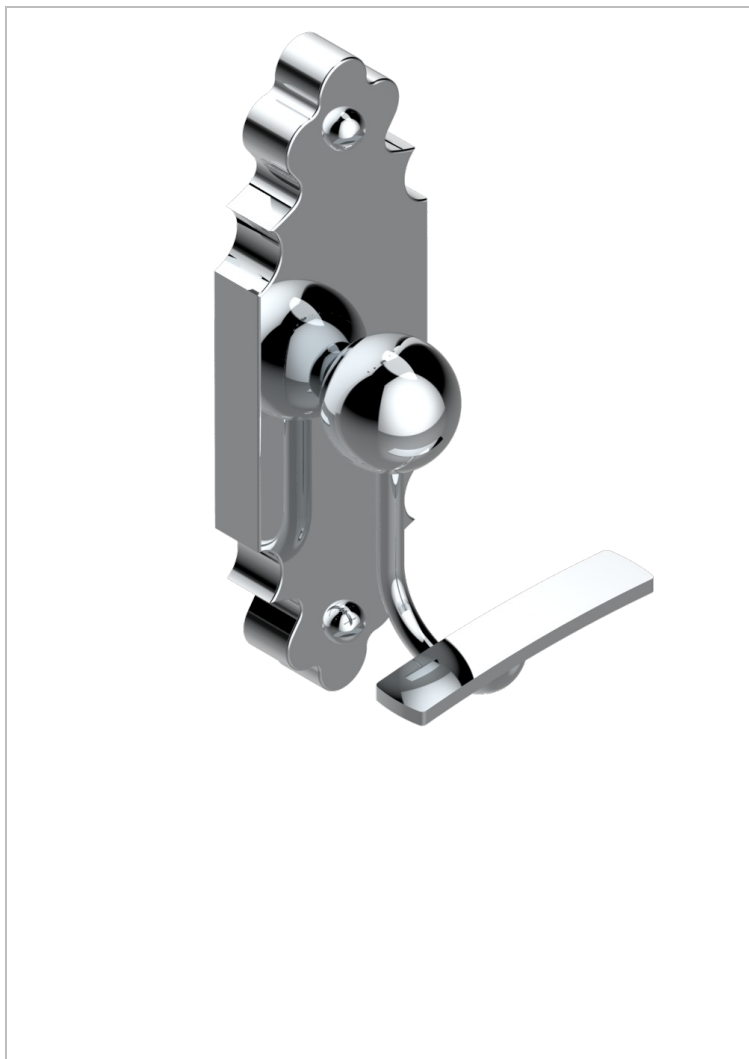

# 1900 WITH SMOOTH METAL LEVER HANDLES

G3M-510

Robe hook

## CHARACTERISTIC

- 1900 with smooth metal lever handles
- Robe hook

## AVAILABLE FINITIONS

Black ceram - D30  
Blush PVD - H62  
Brass color PVD - H49  
Brown bronze color PVD - F33  
Chrome polished - A02  
Chrome polished / gold polished - G02

Copper antique matt, coated - H07  
Gold color PVD - H52  
Gold mat - F07  
Gold polished - F01  
Graphite PVD - H64  
Light coated bronze - D01

Nickel polished - B01  
Soft gold - F30  
Soft matt gold - F31  
Umber PVD - H66