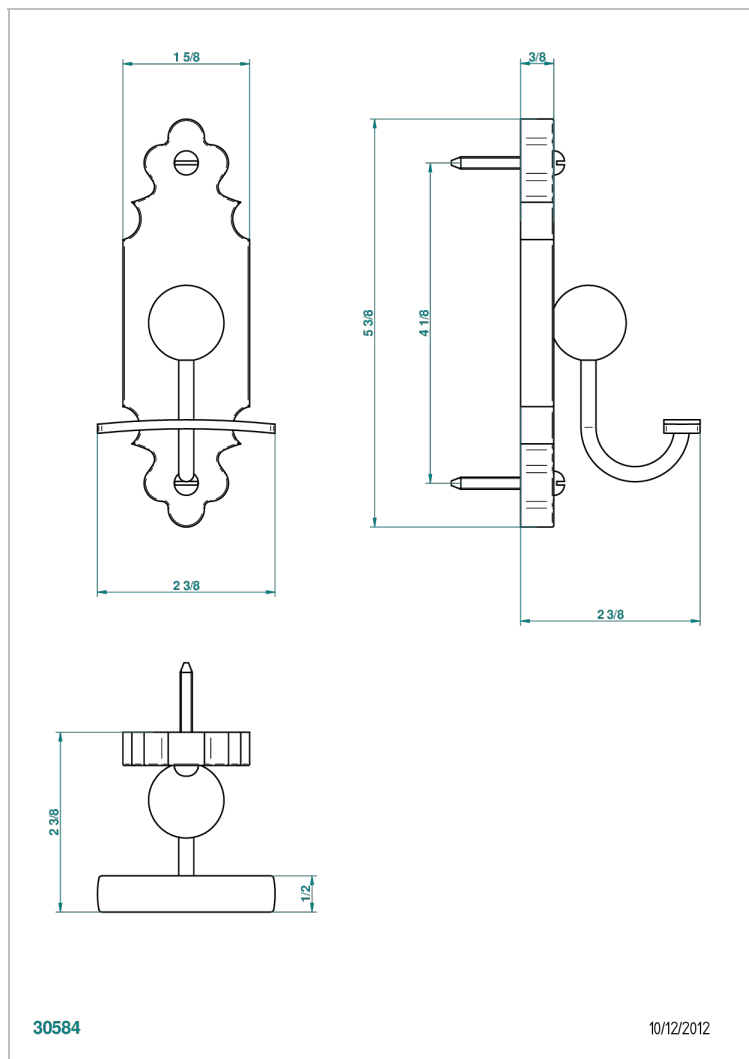

# 1900 WITH SMOOTH METAL LEVER HANDLES

G3M-510

Robe hook

## CHARACTERISTIC

- 1900 with smooth metal lever handles
- Robe hook