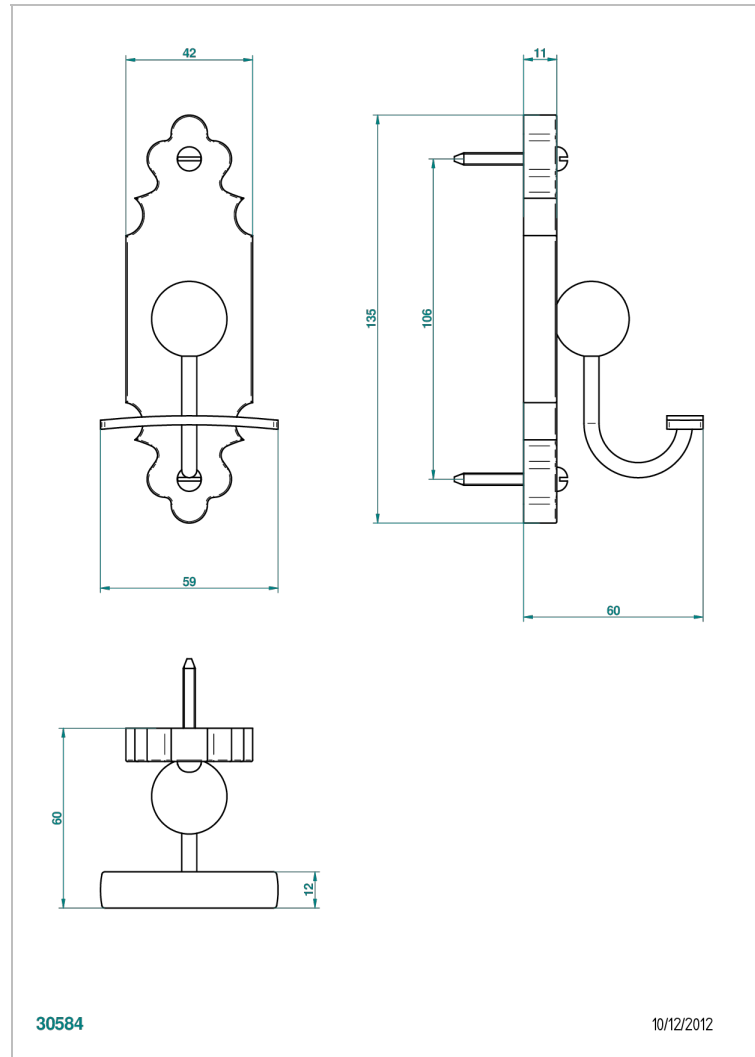

1900 WITH LEVER HANDLES

G28-510

Robe hook

CHARACTERISTIC

- 1900 with lever handles
- Robe hook

AVAILABLE FINITIONS

Black ceram - D30
Blush PVD - H62
Brass color PVD - H49
Brown bronze color PVD - F33
Chrome polished - A02
Chrome polished / gold polished - G02