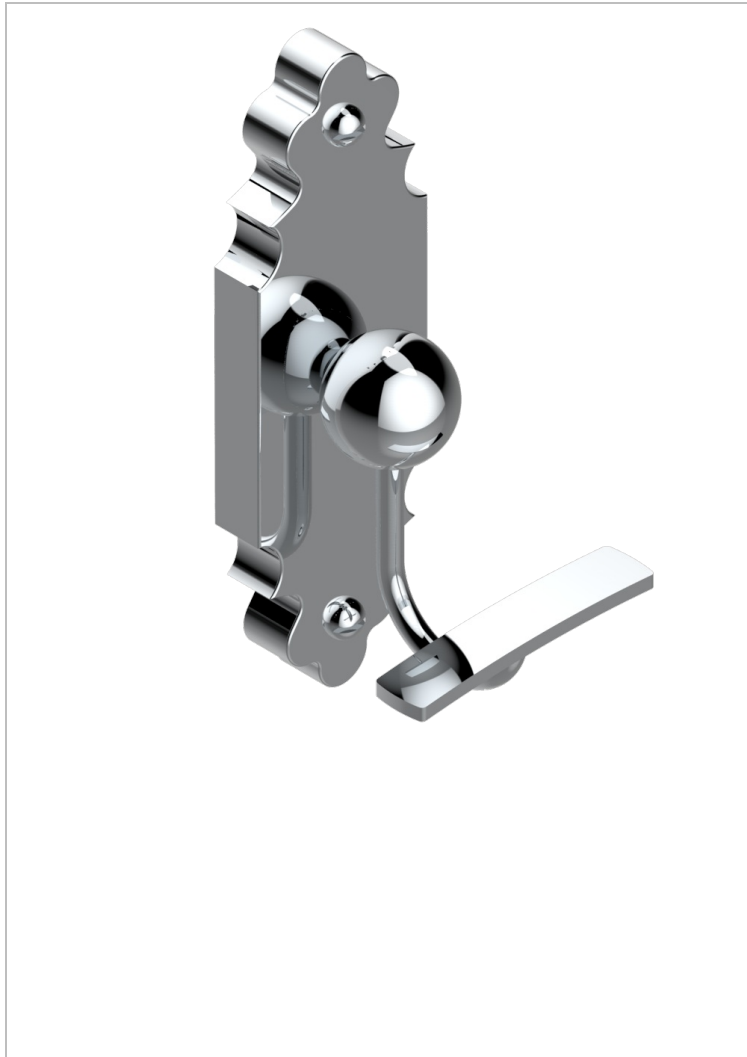

1900 WITH LEVER HANDLES

G28-510

Robe hook

CHARACTERISTIC

- 1900 with lever handles
- Robe hook

AVAILABLE FINITIONS

Black ceram - D30
Blush PVD - H62
Brass color PVD - H49
Brown bronze color PVD - F33
Chrome polished - A02
Chrome polished / gold polished - G02

Copper antique matt, coated - H07
Gold color PVD - H52
Gold mat - F07
Gold polished - F01
Graphite PVD - H64
Light coated bronze - D01

Matt Umber PVD - H67
Matt blush PVD - H60
Matt brass color PVD - H50
Matt brown bronze color PVD - F34
Matt chrome (American satin) - C02
Matt gold color PVD - H53

Matt graphite PVD - H65
Matt nickel (American satin) - C01
Matt nickel color PVD - H56
Natural smoked Brass - A13
Nickel antique / Sovereign - H28
Nickel color PVD - H55

Nickel polished - B01
Soft gold - F30
Soft matt gold - F31
Umber PVD - H66