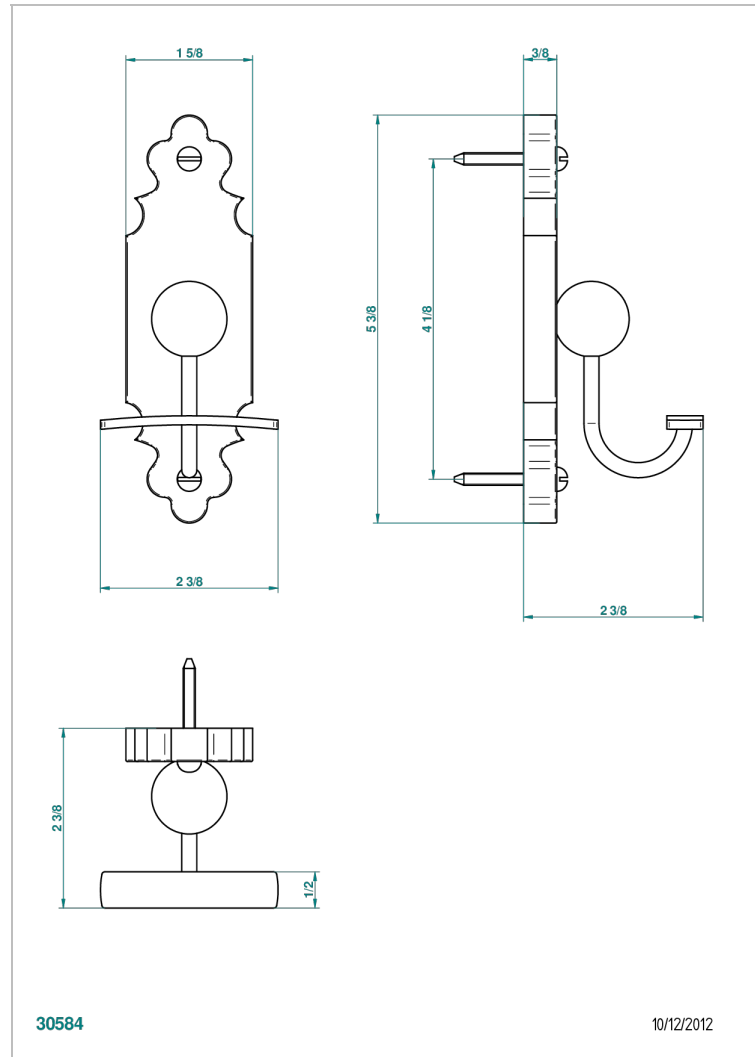

# 1900 WITH LEVER HANDLES

G28-510

Robe hook

## CHARACTERISTIC

- 1900 with lever handles
- Robe hook