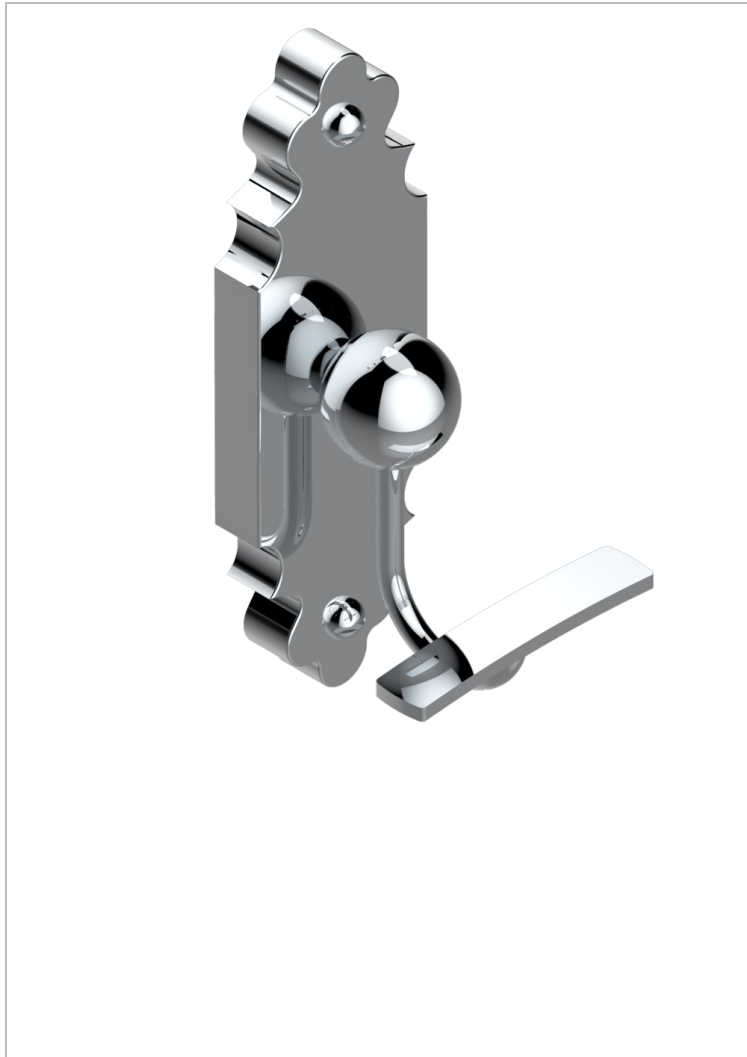

# 1900 WITH LEVER HANDLES

G28-510

Robe hook

## CHARACTERISTIC

- 1900 with lever handles
- Robe hook

## AVAILABLE FINITIONS

Black ceram - D30  
Blush PVD - H62  
Brass color PVD - H49  
Brown bronze color PVD - F33  
Chrome polished - A02  
Chrome polished / gold polished - G02

Copper antique matt, coated - H07  
Gold color PVD - H52  
Gold mat - F07  
Gold polished - F01  
Graphite PVD - H64  
Light coated bronze - D01

Nickel polished - B01  
Soft gold - F30  
Soft matt gold - F31  
Umber PVD - H66