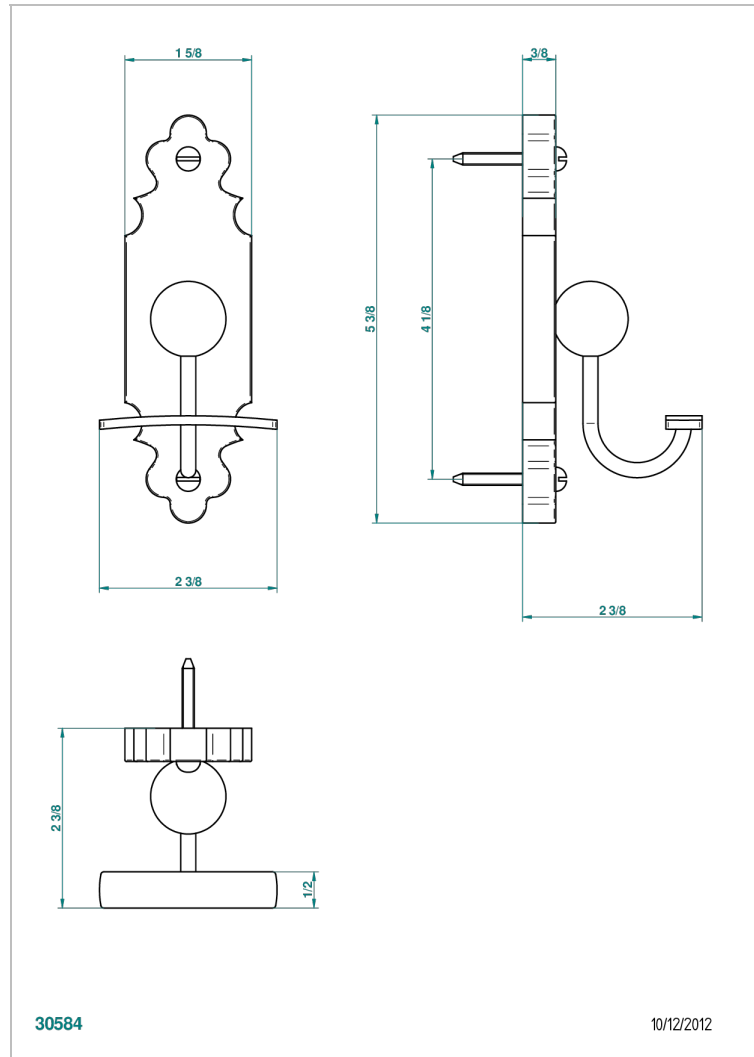

1900 WITH LEVER

G28-510

Robe hook

CHARACTERISTIC

- 1900 with lever
- Robe hook

AVAILABLE FINITIONS

Antique nickel - H28
Black ceram - D30
Blush PVD - H62
Brass color PVD - H49
Brown bronze color PVD - F33
Gold color PVD - H52