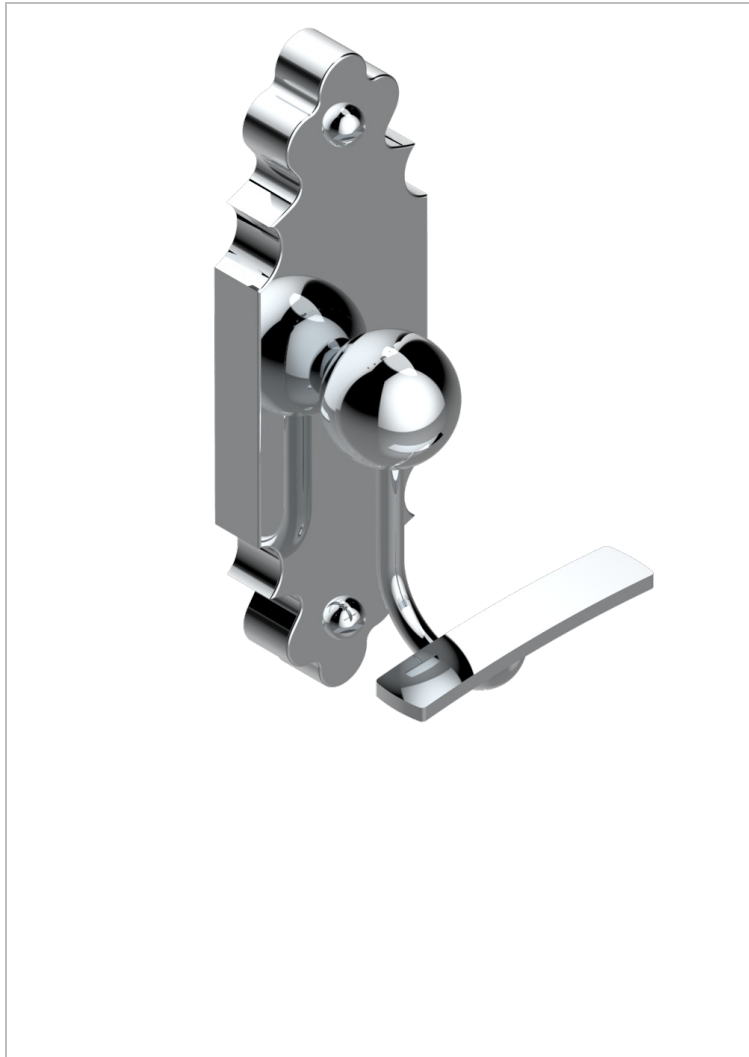

1900 WITH LEVER

G28-510

Robe hook

CHARACTERISTIC

- 1900 with lever
- Robe hook

AVAILABLE FINITIONS

Antique nickel - H28
Black ceram - D30
Blush PVD - H62
Brass color PVD - H49
Brown bronze color PVD - F33
Gold color PVD - H52

Graphite PVD - H64
Lacquered light bronze - D01
Matt Umber PVD - H67
Matt blush PVD - H60
Matt brass color PVD - H50
Matt brown bronze color PVD - F34

Matt chrome - C02
Matt gold - F07
Matt gold color PVD - H53
Matt graphite PVD - H65
Matt nickel (color finish) - C01
Matt nickel color PVD - H56

Natural smoked Brass - A13
Nickel color PVD - H55
Polished chrome (color finish) - A02
Polished chrome / Polished gold (color finish) - G02
Polished gold (color finish) - F01
Polished nickel - B01

Soft gold - F30
Soft matt gold - F31
Umber PVD - H66
Varnished matt antique red copper (color finish) - H07