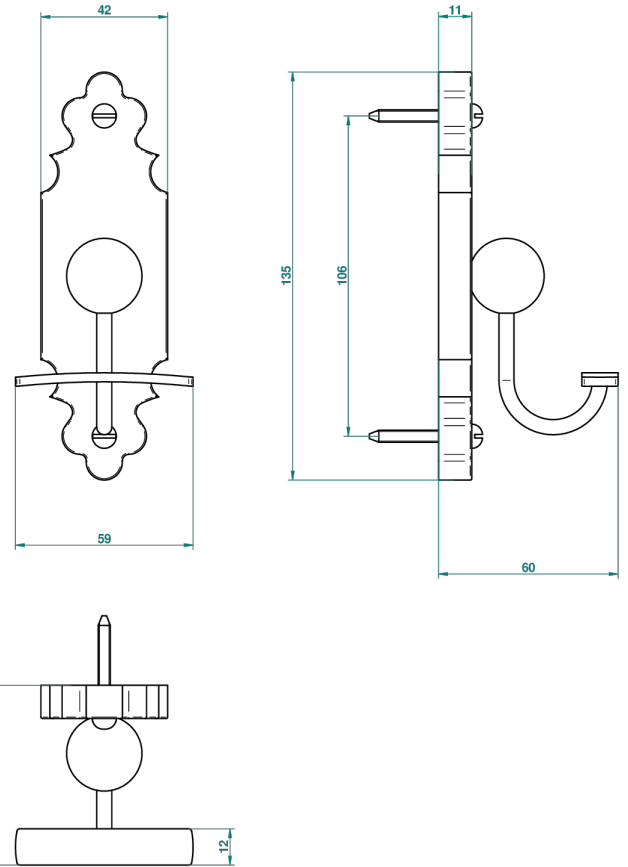

1900 WITH LEVER

G28-510

Robe hook

30584

10/12/2012

CHARACTERISTIC

- 1900 with lever
- Robe hook

AVAILABLE FINITIONS