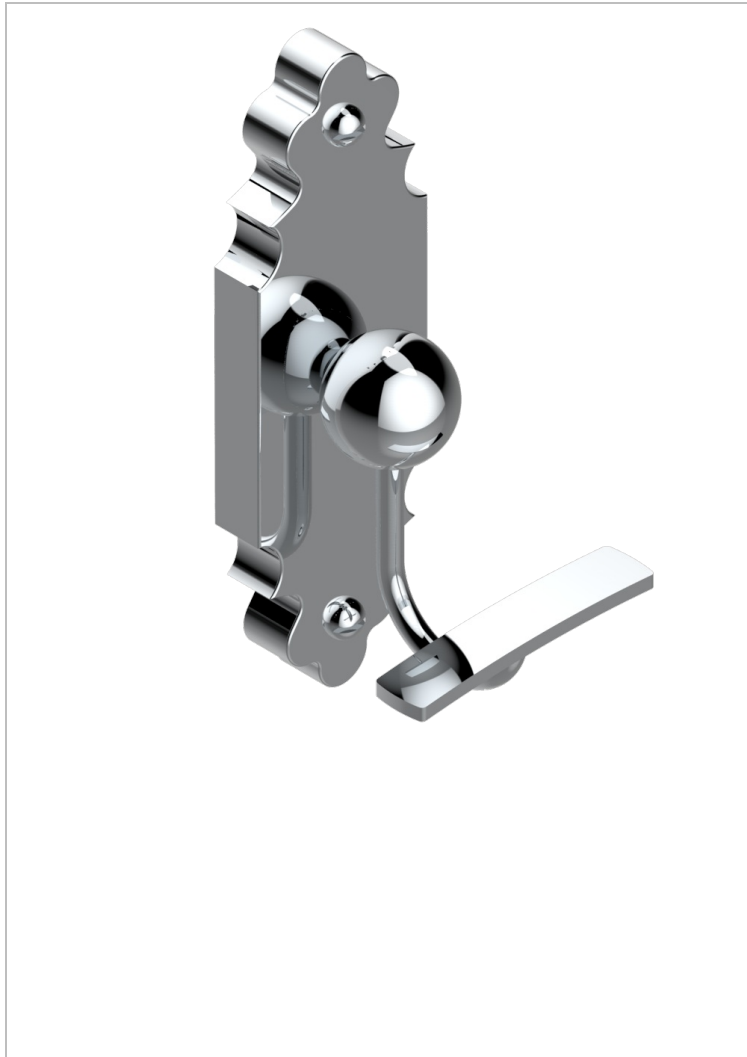

1900 WITH LEVER

G28-510

Robe hook

CHARACTERISTIC

- 1900 with lever
- Robe hook

AVAILABLE FINITIONS

Antique nickel - H28
Black ceram - D30
Blush PVD - H62
Brass color PVD - H49
Brown bronze color PVD - F33
Gold color PVD - H52

Graphite PVD - H64
Lacquered light bronze - D01
Matt Umber PVD - H67
Matt blush PVD - H60
Matt brass color PVD - H50
Matt brown bronze color PVD - F34

Matt chrome - C02
Matt gold - F07
Matt gold color PVD - H53
Matt graphite PVD - H65
Matt nickel (color finish) - C01
Matt nickel color PVD - H56

Natural smoked Brass - A13
Nickel color PVD - H55
Polished chrome (color finish) - A02
Polished chrome / Polished gold (color finish) - G02
Polished gold (color finish) - F01
Polished nickel - B01

Soft gold - F30
Soft matt gold - F31
Umber PVD - H66
Varnished matt antique red copper (color finish) - H07