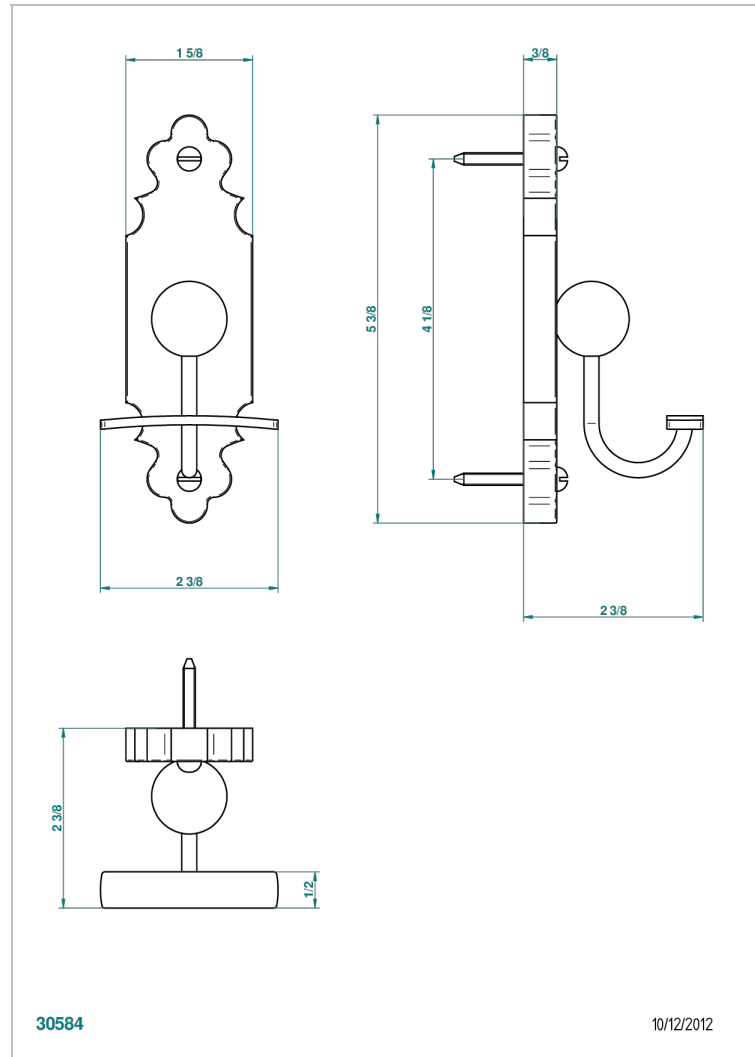

1900 WITH LEVER

G28-510

Robe hook

CHARACTERISTIC

- 1900 with lever
- Robe hook

AVAILABLE FINITIONS

Antique nickel - H28
Black ceram - D30
Blush PVD - H62
Brass color PVD - H49
Brown bronze color PVD - F33
Gold color PVD - H52