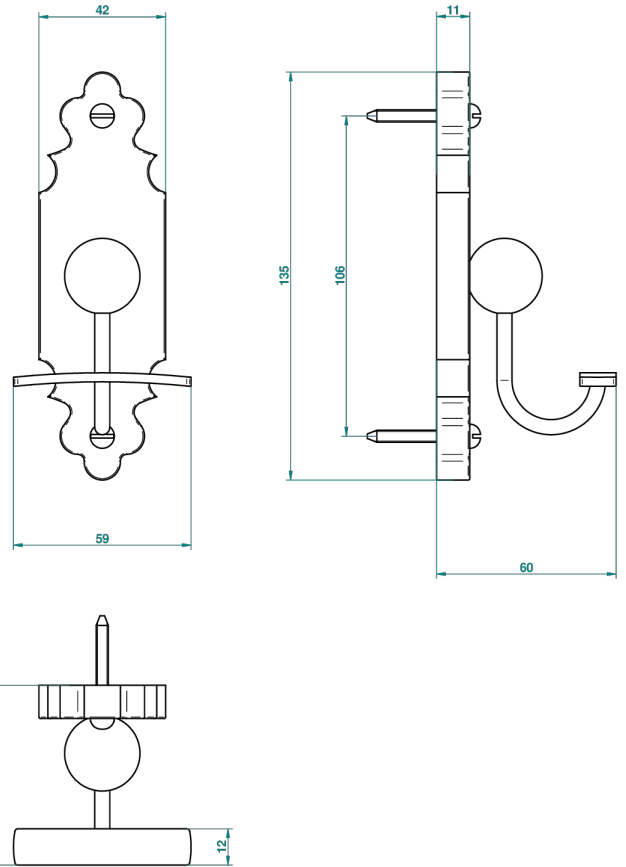

1900 WITH LEVER

G28-510

Robe hook

30584

10/12/2012

CHARACTERISTIC

- 1900 with lever
- Robe hook

AVAILABLE FINITIONS