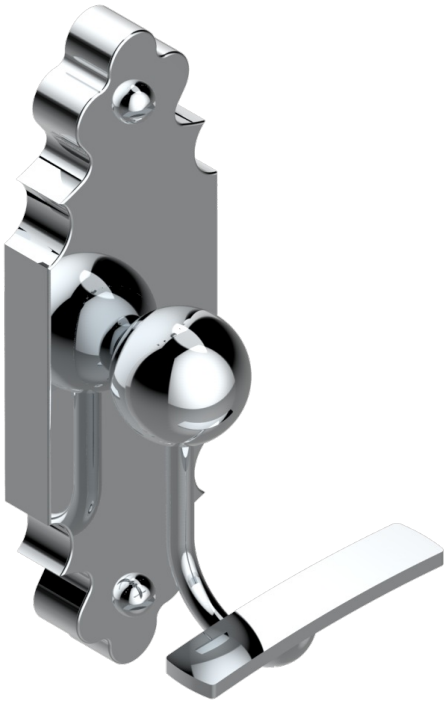

1900 WITH LEVER

G28-510

Robe hook

30584

10/12/2012

CHARACTERISTIC

- 1900 with lever
- Robe hook

AVAILABLE FINITIONS

Antique nickel - H28
Black ceram - D30
Blush PVD - H62
Brass color PVD - H49
Brown bronze color PVD - F33
Gold color PVD - H52

Graphite PVD - H64
Lacquered light bronze - D01
Matt Umber PVD - H67
Matt blush PVD - H60
Matt brass color PVD - H50
Matt brown bronze color PVD - F34

Soft gold - F30
Soft matt gold - F31
Umber PVD - H66
Varnished matt antique red copper (color finish) - H07