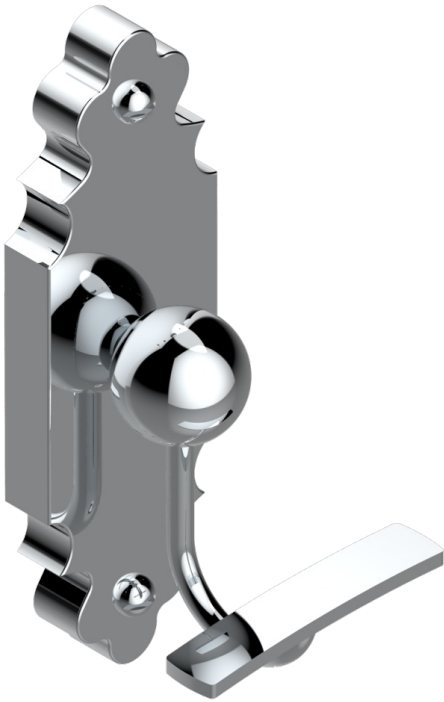

# 1900 WITH LEVER

G28-510

浴衣钩

THG<sup>®</sup>  
PARIS

30584

10/12/2012

## 特色

- 1900 with lever
- 浴衣钩

## 可选饰面

Black ceram - D30  
Blush PVD - H62  
Graphite PVD - H64  
Matt Umber PVD - H67  
Matt blush PVD - H60  
Matt graphite PVD - H65

Natural smoked Brass - A13  
PVD哑光棕铜 - F34  
PVD哑光金 - H53  
PVD哑光铜 - H50  
PVD哑光镍 - H56  
PVD抛光铜 - H49