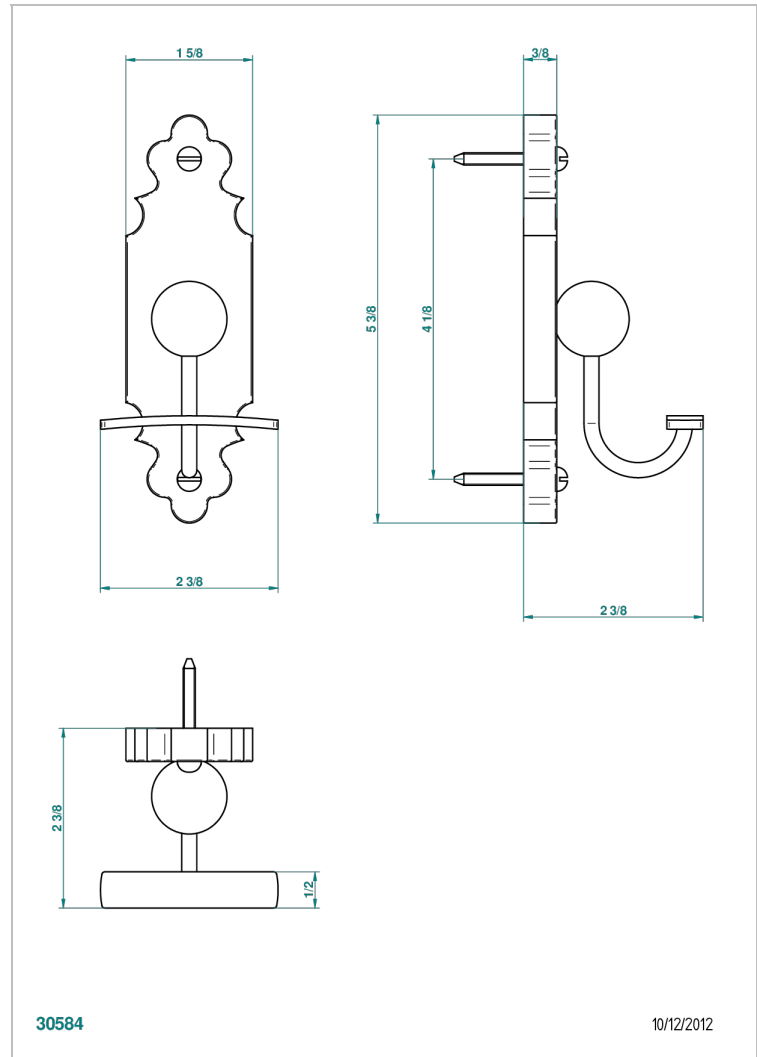

1900 WITH LEVER

G28-510

Robe hook

CHARACTERISTIC

- 1900 with lever
- Robe hook

AVAILABLE FINITIONS

Antique nickel - H28
Black ceram - D30
Blush PVD - H62
Brass color PVD - H49
Brown bronze color PVD - F33
Gold color PVD - H52