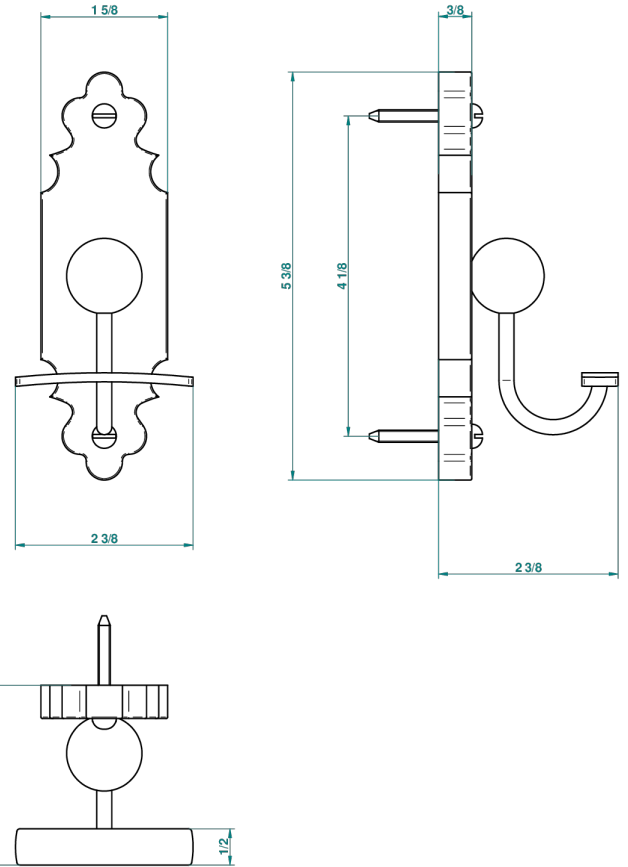

1900 WITH LEVER

G28-510

浴衣钩

THG[®]
PARIS

30584

10/12/2012

特色

- 1900 with lever
- 浴衣钩