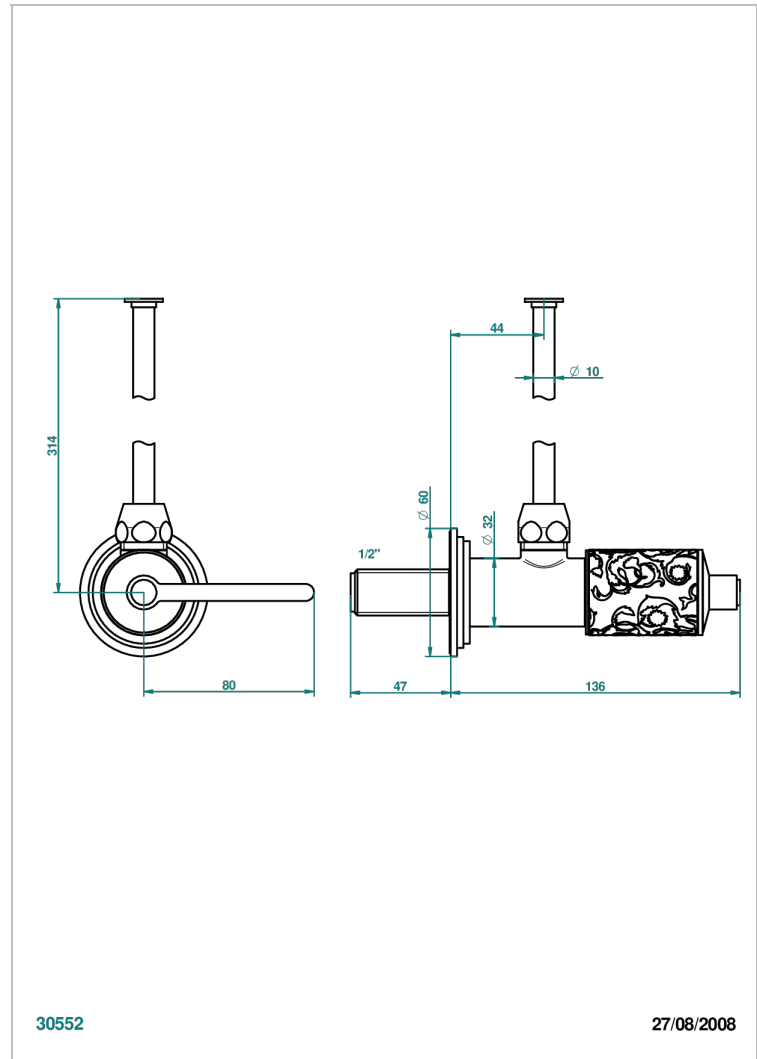

FROUFROU WITH LEVER

G2P-181/S

1/2" stylised adjustable stop cock with 30 cm tube

CHARACTERISTIC

- Froufrou with lever
- 1/2" stylised adjustable stop cock with 30 cm tube

AVAILABLE FINITIONS

Antique nickel - H28
Black ceram - D30
Blush PVD - H62
Brass color PVD - H49
Brown bronze color PVD - F33
Gold color PVD - H52