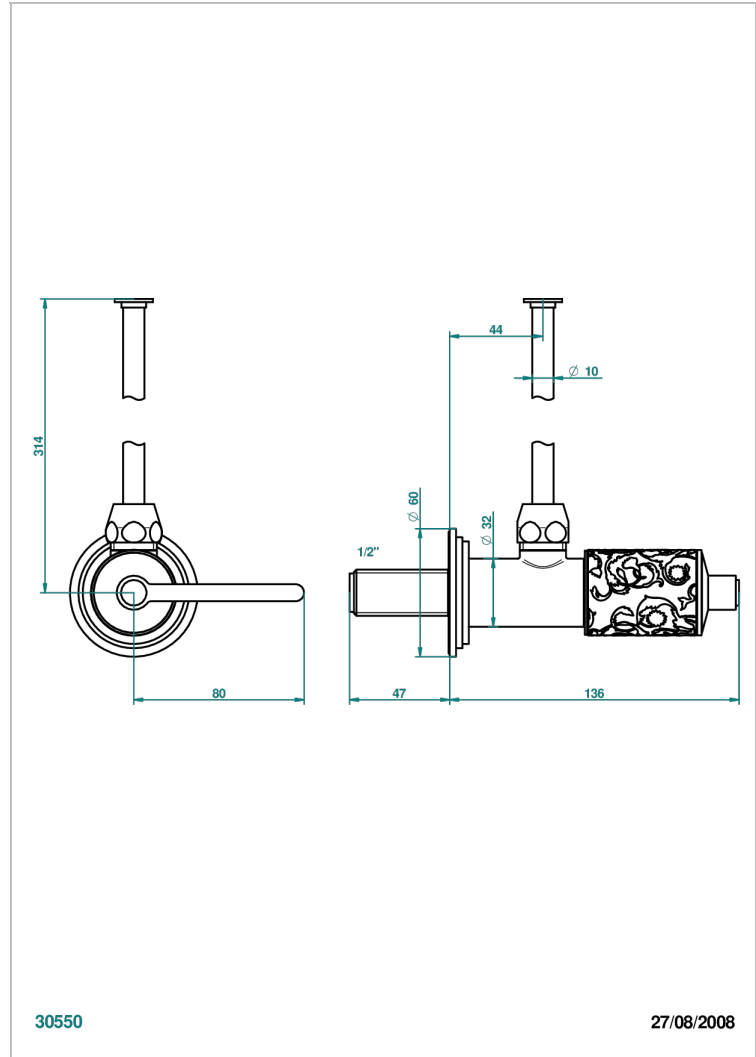

FRIVOLE WITH LEVER

G2S-181/S

1/2"可调节龙头，30厘米管道，适应任何风格

特色

- Frivole with lever
- 1/2"可调节龙头，30厘米管道，适应任何风格

可选饰面

Black ceram - D30
Blush PVD - H62
Graphite PVD - H64
Matt Umber PVD - H67
Matt blush PVD - H60
Matt graphite PVD - H65