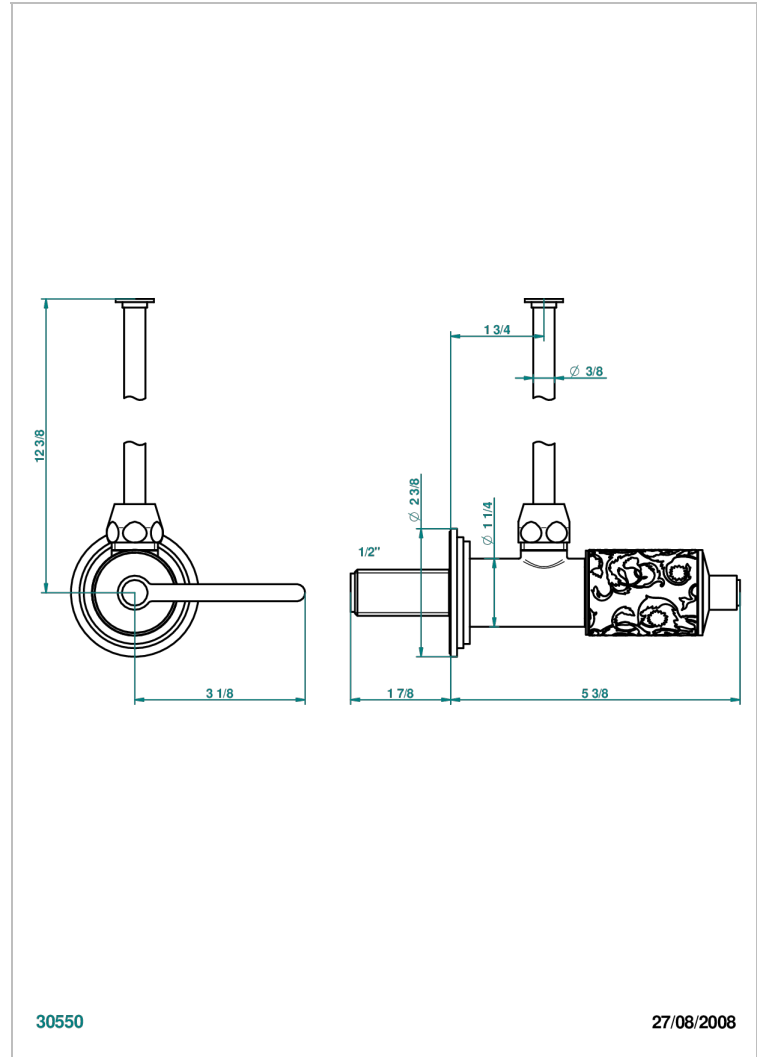

FRIVOLE WITH LEVER

G2S-181/S

1/2"可调节龙头，30厘米管道，适应任何风格

THG[®]
PARIS

特色

- Frivole with lever
- 1/2"可调节龙头，30厘米管道，适应任何风格

可选饰面

Black ceram - D30
Blush PVD - H62
Graphite PVD - H64
Matt Umber PVD - H67
Matt blush PVD - H60
Matt graphite PVD - H65