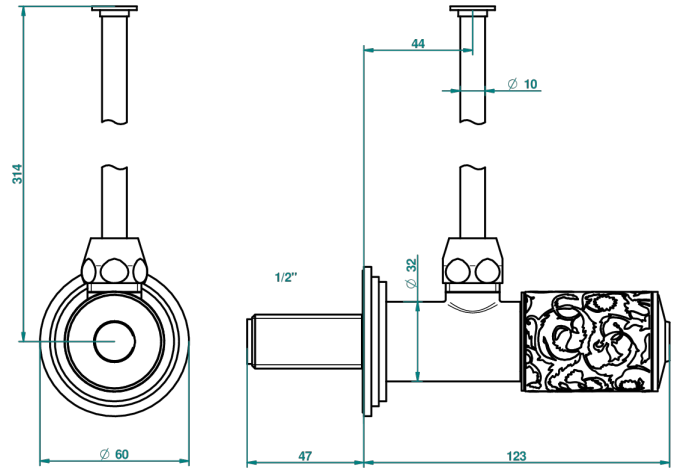

FRIVOLE

G2R-181/S

1/2" stylised adjustable stop cock with 30 cm tube

THG[®]
PARIS

30549

27/08/2008

CHARACTERISTIC

- Frivole
- 1/2" stylised adjustable stop cock with 30 cm tube